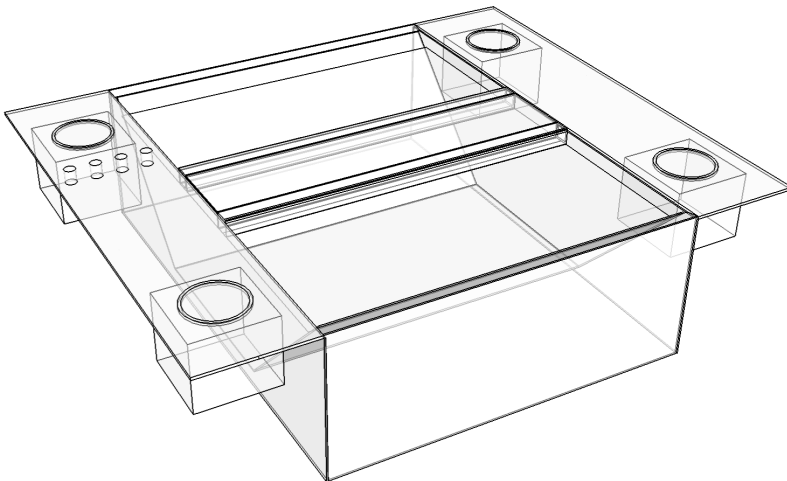

Audio Transfer Tray

- This tray is suitable for passing cash documents and small packages
- Electronic speech enhancement with integral induction loop
- Manufactured from painted and brushed stainless steel
- Tray clearance 70mm deep 255mm wide
- Requires 13amp power supply
- Manufactured from brushed stainless steel
- Suggested counter aperture of 420mm wide by 350mm deep
- Complete range of internal, external, physical and bullet resistant security products are available at www.aa-ltd.co.uk

SIDE ELEVATION

PLAN VIEW

REAR ELEVATION