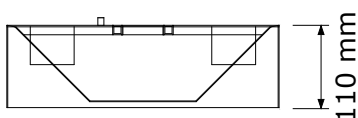

Audio Transfer Tray

- This tray is suitable for passing cash documents and small packages
- Electronic speech enhancement with integral induction loop
- Manufactured from painted and brushed stainless steel
- Tray clearance 70mm deep 255mm wide
- Requires 13amp power supply
- Manufactured from brushed stainless steel
- Suggested counter aperture of 420mm wide by 350mm deep
- Complete range of internal, external, physical and bullet resistant security products are available at www.aa-ltd.co.uk

SIDE ELEVATION

PLAN VIEW

REAR ELEVATION