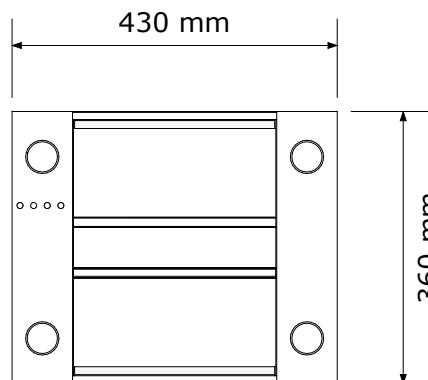

Audio Transfer Tray

- This tray is suitable for passing cash documents and small packages
- Electronic speech enhancement with integral induction loop
- Manufactured from painted and brushed stainless steel
- Tray clearance 70mm deep 255mm wide
- Requires 13amp power supply
- Manufactured from brushed stainless steel
- Suggested counter aperture of 420mm wide by 350mm deep
- Complete range of internal, external, physical and bullet resistant security products are available at www.aa-ltd.co.uk

SIDE ELEVATION

PLAN VIEW

REAR ELEVATION