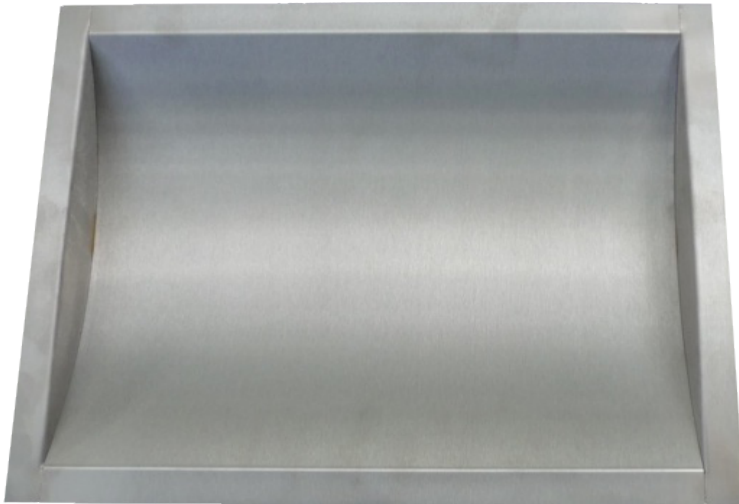

# Landscape Tray

- Curved transaction tray with a clear pass through of 290mm wide & 40mm deep
- Ideally for use with indoor counters
- This tray is suitable for handling documents up to A4 and cash
- Manufactured from brushed stainless steel
- Suggested counter aperture of 300mm wide by 245mm deep
- Complete range of internal, external, physical and bullet resistant security products are available at [www.aa-ltd.co.uk](http://www.aa-ltd.co.uk)