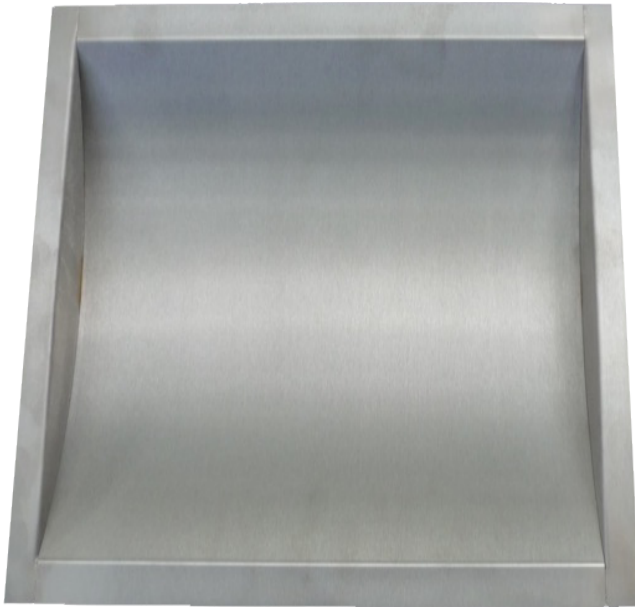

# Portrait Tray

- Curved transaction tray with a clear pass through of 220mm wide & 25mm deep
- Ideally for use with indoor counters
- This tray is suitable for handling documents up to A4 and cash
- Manufactured from brushed stainless steel
- Suggested counter aperture of 225mm wide by 265mm deep
- Complete range of internal, external, physical and bullet resistant security products are available at [www.aa-ltd.co.uk](http://www.aa-ltd.co.uk)