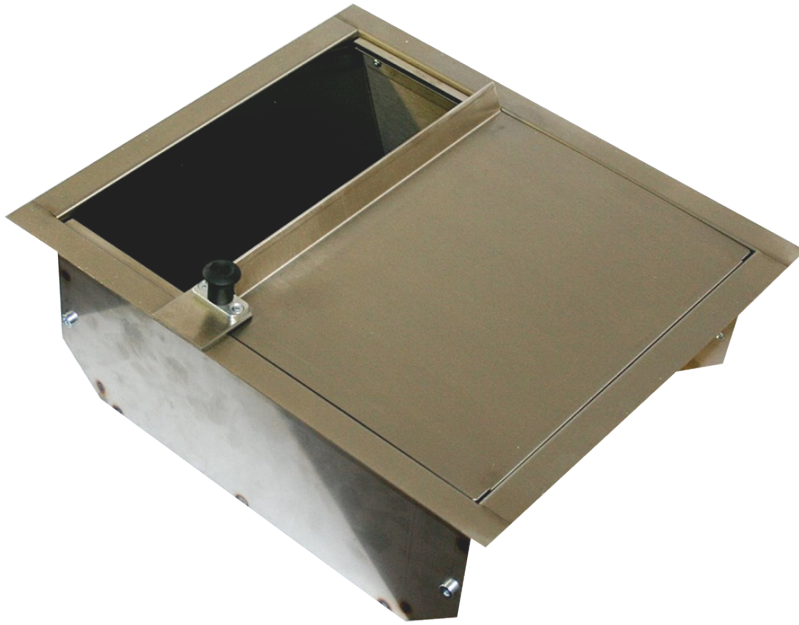

Deep Pass Through Tray With Locking Lid

Deep Tray

- The Deep Pass Through Tray has a sliding lid, which can be locked in the closed position when not in use
- Developed for internal and external use
- The tray is suitable for passing larger items up to 300mm wide
- Manufactured from brushed stainless steel
- Suggested counter aperture of 330mm wide by 380mm deep
- Keyed locks also available to order
- Complete range of internal, external, physical and bullet resistant security products available at www.aa-ltd.co.uk