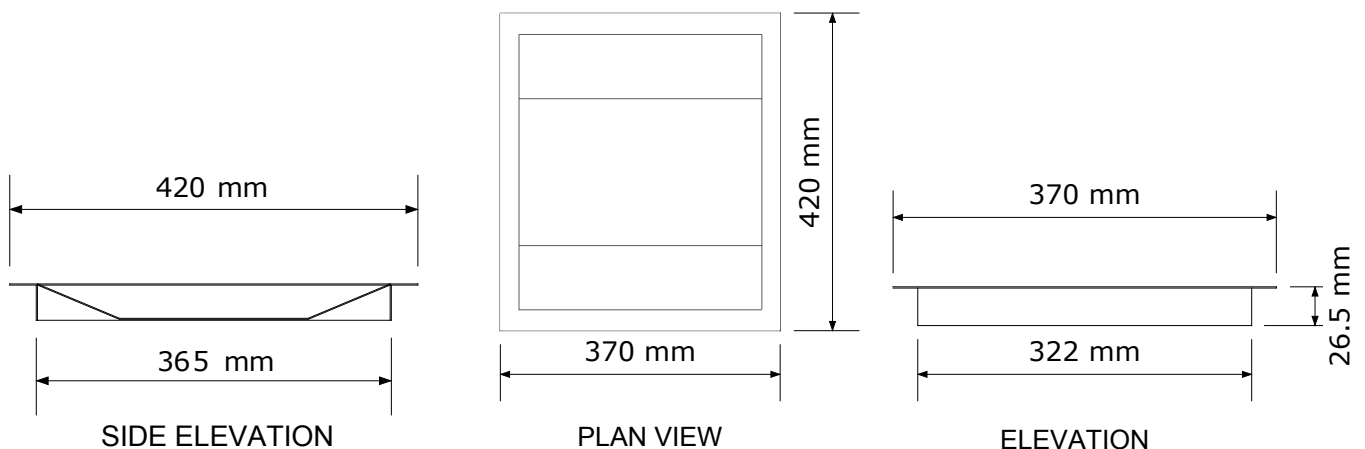

Cash and Document Tray

Shallow Tray

- The shallow transaction tray has a clear pass through 320mm wide & 24mm deep.
- Ideally for use with indoor counters
- The tray is suitable for passing money and documents up to A3
- Manufactured from brushed stainless steel
- Suggested counter aperture of 330mm wide by 380mm deep
- Complete range of internal, external, physical and bullet resistant security products are available at www.aa-ltd.co.uk