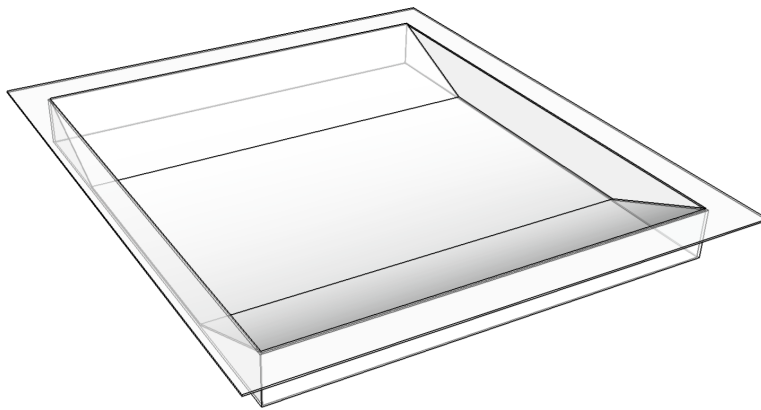

Cash and Document Tray

Shallow Tray

- The shallow transaction tray has a clear pass through 320mm wide & 24mm deep.
- Ideally for use with indoor counters
- The tray is suitable for passing money and documents up to A3
- Manufactured from brushed stainless steel
- Suggested counter aperture of 330mm wide by 380mm deep
- Complete range of internal, external, physical and bullet resistant security products are available at www.aa-ltd.co.uk