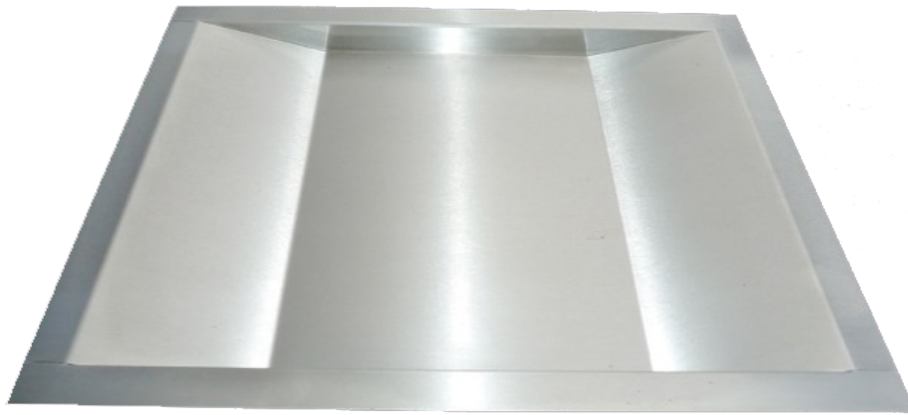

Cash and Document Tray

Shallow Tray

- The shallow transaction tray has a clear pass through 320mm wide & 24mm deep.
- Ideally for use with indoor counters
- The tray is suitable for passing money and documents up to A3
- Manufactured from brushed stainless steel
- Suggested counter aperture of 330mm wide by 380mm deep
- Complete range of internal, external, physical and bullet resistant security products are available at www.aa-ltd.co.uk