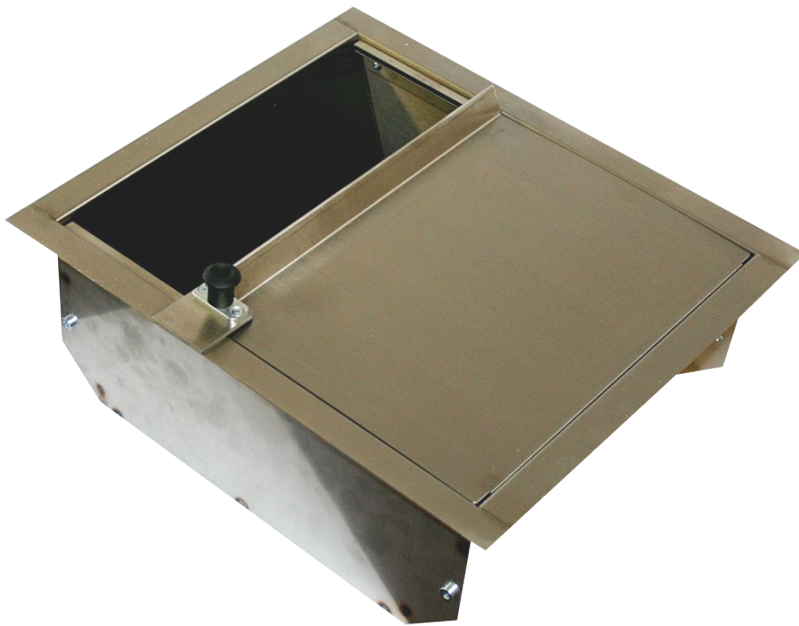

# Deep Pass Through Tray With Locking Lid

# Deep Tray

- The Deep Pass Through Tray has a sliding lid, which can be locked in the closed position when not in use
- Developed for internal and external use
- The tray is suitable for passing larger items up to 300mm wide
- Manufactured from brushed stainless steel
- Suggested counter aperture of 330mm wide by 380mm deep
- Keyed locks also available to order
- Other styles of cash trays and transaction windows are available