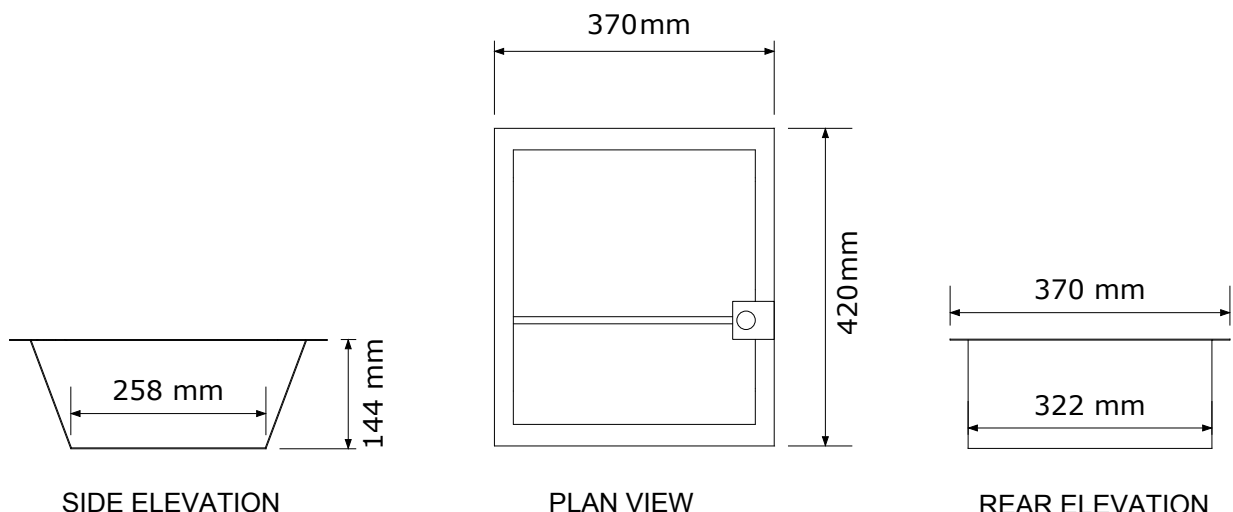

# Deep Pass Through Tray With Locking Lid

# Deep Tray

- The Deep Pass Through Tray has a sliding lid, which can be locked in the closed position when not in use
- Developed for internal and external use
- The tray is suitable for passing larger items up to 300mm wide
- Manufactured from brushed stainless steel
- Suggested counter aperture of 330mm wide by 380mm deep
- Keyed locks also available to order
- Other styles of cash trays and transaction windows are available