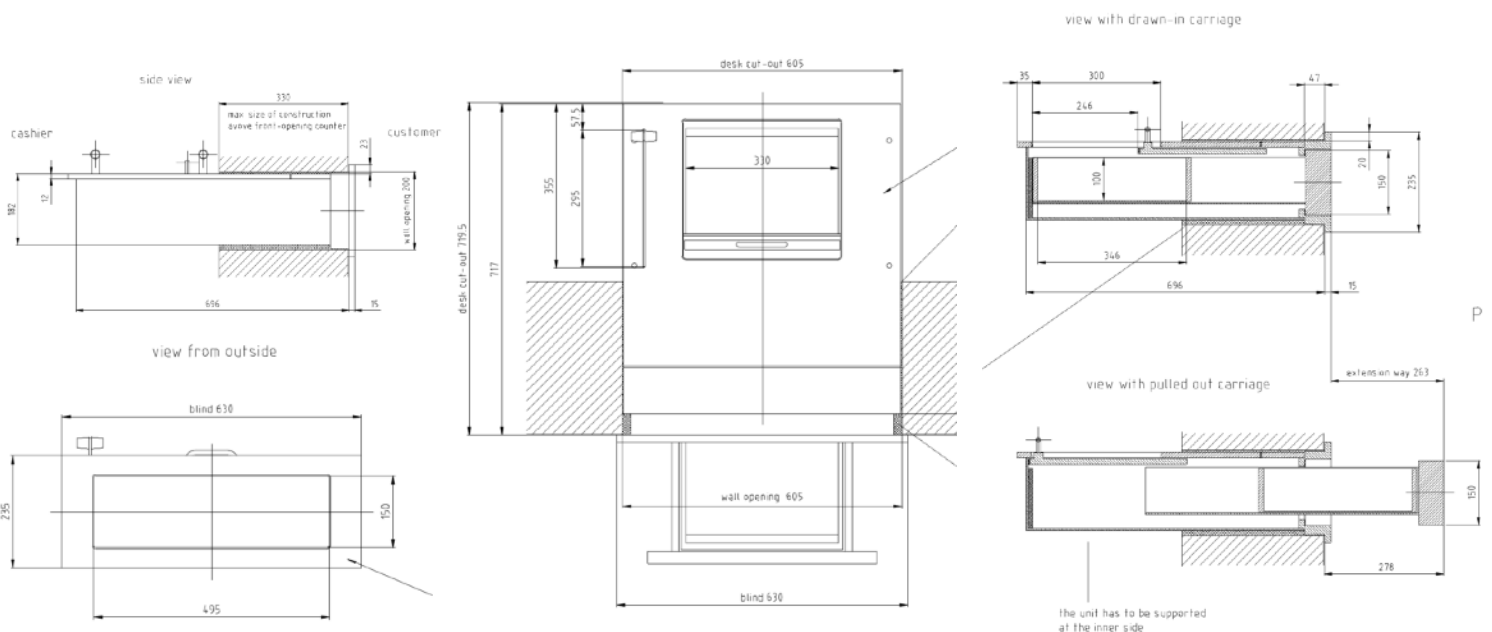

# FR EI 90 Fire Rated Front Opening Transaction Tray

- Designed for flush built-in into the front of counter/screen or partition walls.
- Available in bulletproof classification FB4 up to FB7 as well as in fire-resistant execution.
- Solid, lacquered steel construction.
- Front cover, inner cover plate as well as draught slide are lacquered in RAL 9006 (white aluminium) as standard version.
- Tray and inner cover plate are interlocked
- EI90 Fire Rated Classification