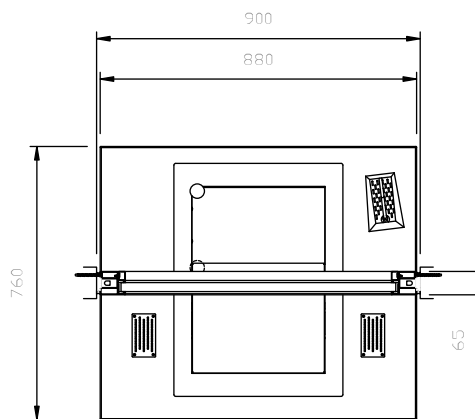

Model SFW5

Materials

- Stainless Steel Counter
- Stainless steel Tray with Lockable Lid
- Security Glazing to EN 356

Suggested Wall Aperture

900 mm x 1350 mm
(to allow 10mm fire mastic
to all 4 sides)

Architectural Armour