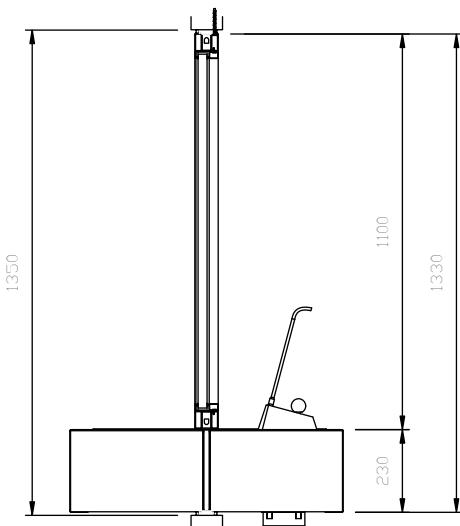

Fire / Attack Resistant Transaction Window

Model SFW5

Suggested Wall Aperture:
900mm x 1350mm
(to allow 10mm fire mastic
to all 4 sides)

Safety & Features

- Physical Attack Resistant Product
- Electronic Speech Transfer & Induction Loop
(requires 13A switched socket outlet for a
3 pin plug)
- Fire Rated Tray
Available in EI30, EI60, EI90
- Security Glazing to EN 356
Available in EI30, EI60, EI90
- Welded All Stainless Steel Construction
counter
- Easy to install
- Bespoke sizes and specs made on request
- Complete range of internal, external,
physical and bullet resistant security
windows are available at
www.architecturalarmour.com

Model SFW5

Materials

- Stainless Steel Counter
- Stainless steel Tray with Lockable Lid
- Security Glazing to EN 356

Suggested Wall Aperture

900 mm x 1350 mm
(to allow 10mm fire mastic
to all 4 sides)

Architectural Armour