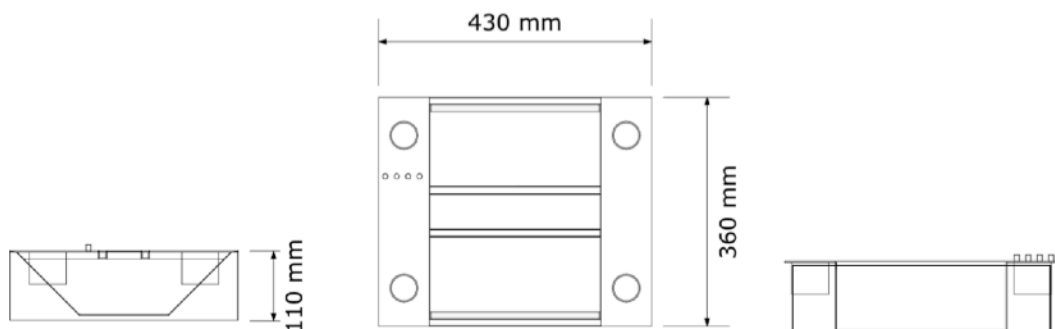

# AUDIO TRANSFER TRAY

- This tray is suitable for passing cash documents and small packages
- Electronic speech enhancement with integral induction loop
- Manufactured from painted and brushed stainless steel
- Tray clearance 70mm deep x 255mm wide. Scoop depth 70mm
- Requires 13amp power supply
- Suggested counter aperture 421mm wide x 351mm deep
- Complete range of internal, external, physical and bullet resistant security products are available at [www.architecturalarmour.com](http://www.architecturalarmour.com)