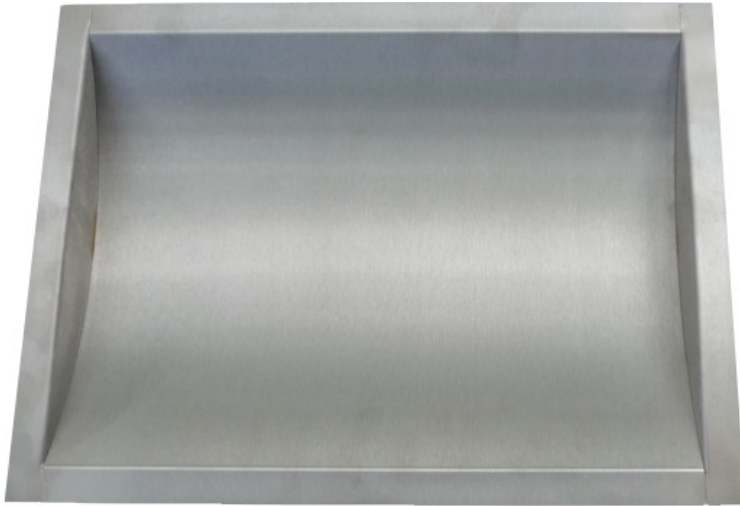

Cash Scoop

Landscape Tray

- Curved transaction tray with a clear pass through of 290mm wide & 33mm deep
- Ideally for use with indoor counters
- This tray is suitable for handling documents up to A4 and cash
- Manufactured from brushed stainless steel
- Suggested counter aperture of 300mm wide by 245mm deep
- Other styles of cash trays and transaction windows are available