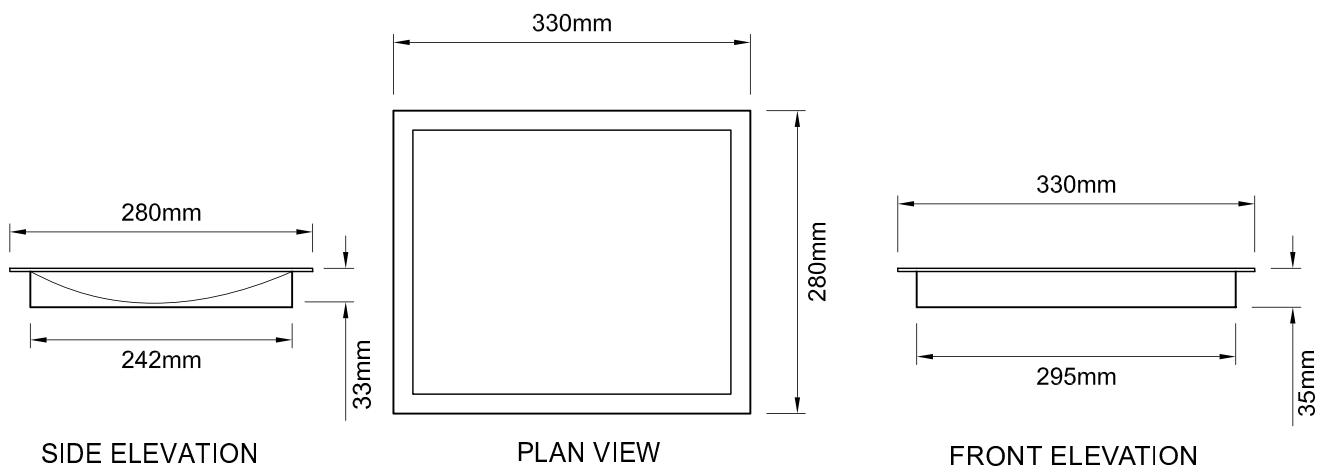

Cash Scoop

Landscape Tray

- Curved transaction tray with a clear pass through of 290mm wide & 33mm deep
- Ideally for use with indoor counters
- This tray is suitable for handling documents up to A4 and cash
- Manufactured from brushed stainless steel
- Suggested counter aperture of 300mm wide by 245mm deep
- Other styles of cash trays and transaction windows are available