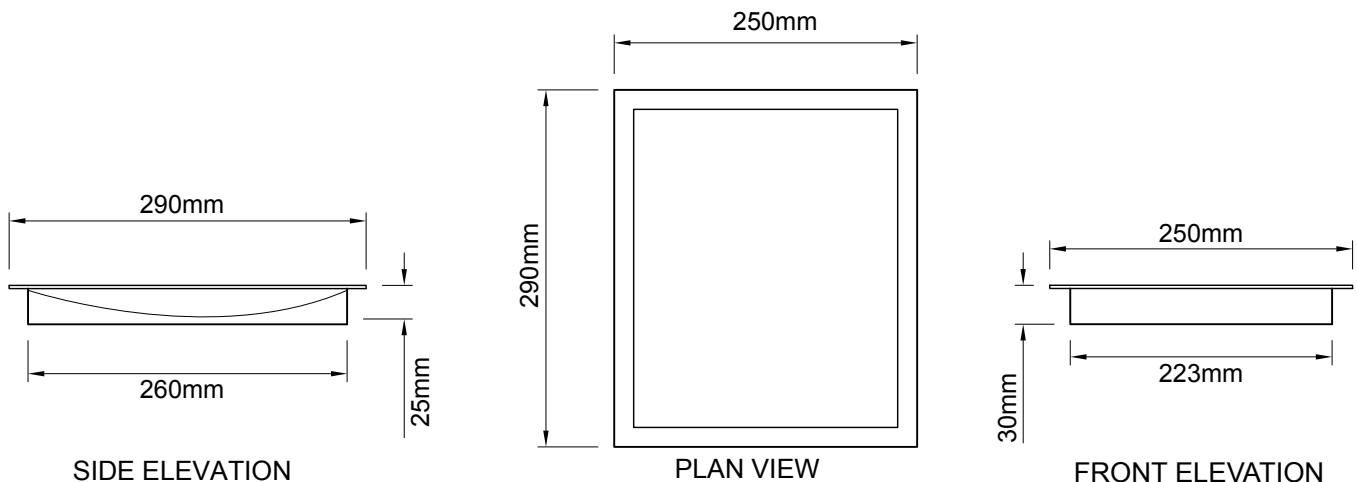

Cash Scoop

- Curved transaction tray with a clear pass through of 220mm wide & 25mm deep
- Ideally for use with indoor counters
- This tray is suitable for handling documents up to A4 and cash
- Manufactured from brushed stainless steel
- Suggested counter aperture of 225mm wide by 265mm deep
- Other styles of cash trays and transaction windows are available