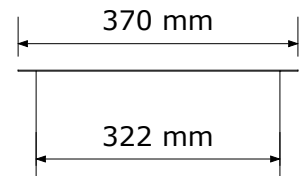

# Combination Tray

- The Combination Tray is a sliding shallow pass through tray with a deep tray under
- Ideally for use with indoor counters
- This tray is suitable for passing money and documents up to A3 on the upper transaction tray and larger items in the deep tray below
- Manufactured from brushed stainless steel
- Suggested counter aperture of 330mm wide by 380mm deep
- This tray is used in our SW2 transaction windows. Other styles of cash trays and transaction windows are available

SIDE ELEVATION

PLAN VIEW

REAR ELEVATION