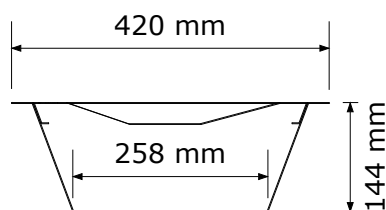

# Combination Tray

- The Combination Tray is a sliding shallow pass through tray with a deep tray under
- Ideally for use with indoor counters
- This tray is suitable for passing money and documents up to A3 on the upper transaction tray and larger items in the deep tray below
- Manufactured from brushed stainless steel
- Suggested counter aperture of 330mm wide by 380mm deep
- This tray is used in our SW2 transaction windows. Other styles of cash trays and transaction windows are available