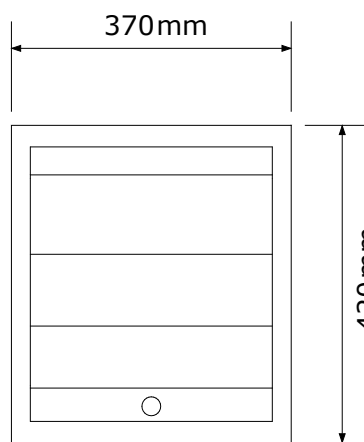

# Bulk Cash & Document Transfer Tray

# Combination Tray

- The Combination Tray is a sliding shallow pass through tray with a deep tray under
- Ideally for use with indoor counters
- This tray is suitable for passing money and documents up to A3 on the upper transaction tray and larger items in the deep tray below
- Manufactured from brushed stainless steel
- Suggested counter aperture of 330mm wide by 380mm deep
- This tray is used in our SW2 transaction windows. Other styles of cash trays and transaction windows are available

SIDE ELEVATION

PLAN VIEW

REAR ELEVATION