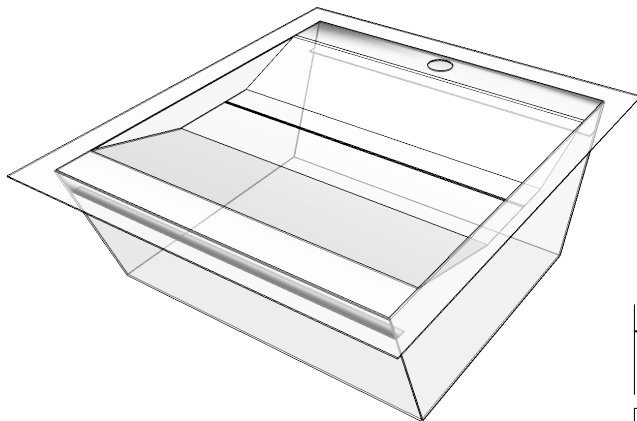

# Bulk Cash & Document Transfer Tray

# Combination Tray

- The Combination Tray is a sliding shallow pass through tray with a deep tray under
- Ideally for use with indoor counters
- This tray is suitable for passing money and documents up to A3 on the upper transaction tray and larger items in the deep tray below
- Manufactured from brushed stainless steel
- Suggested counter aperture of 330mm wide by 380mm deep
- This tray is used in our SW2 transaction windows. Other styles of cash trays and transaction windows are available

SIDE ELEVATION

PLAN VIEW

REAR ELEVATION