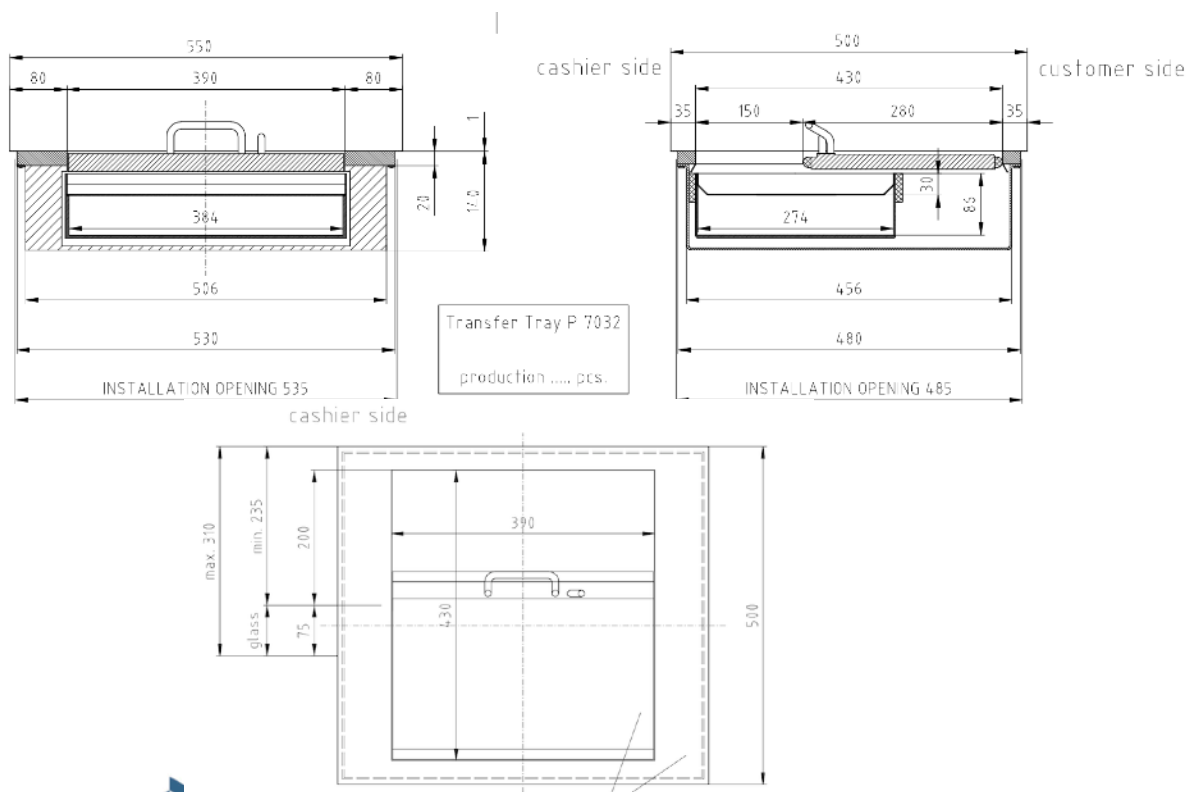

FB4 Transaction Tray

- Designed for flush built-in into the cash desk
- Tested to EN1522/3 FB4 Classification
- Manually operated. Money carriage and counter moving cover plate lock in their end positions. Unlocking is possible by pushing the slide control next to the handle.
- Steel construction. Cover frame and counter moving cover plate with abrasion-resistant RAL 9005 Jet Black.
- Money carriage with inserted plate stainless steel