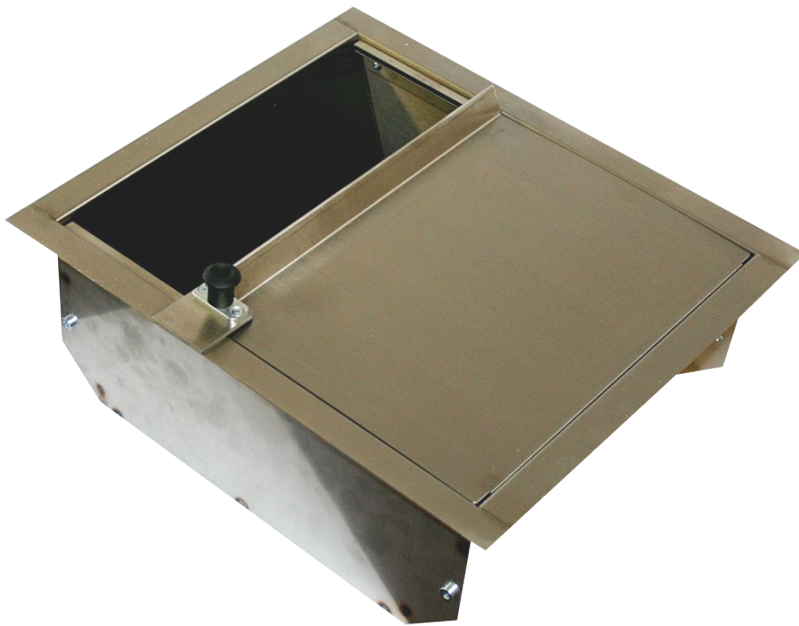

# Deep Pass Through Tray With Locking Lid

## Deep Tray

- The Deep Pass Through Tray has a sliding lid, which can be locked in the closed position when not in use
- Developed for internal and external use
- The tray is suitable for passing larger items up to 300mm wide
- Manufactured from brushed stainless steel
- Suggested counter aperture of 330mm wide by 380mm deep
- Keyed locks also available to order
- Complete range of internal, external, physical and bullet resistant security products available at [www.aa-ltd.co.uk](http://www.aa-ltd.co.uk)