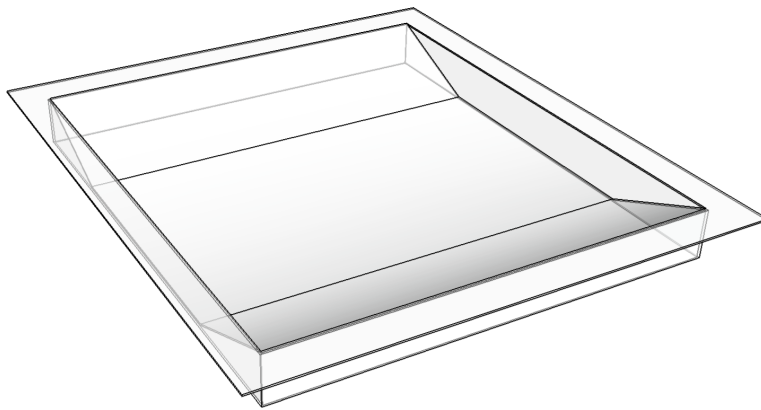

Cash and Document Tray

Shallow Tray

- The shallow transaction tray has a clear pass through 320mm wide & 24mm deep.
- Ideally for use with indoor counters
- The tray is suitable for passing money and documents up to A3
- Manufactured from brushed stainless steel
- Suggested counter aperture of 330mm wide by 380mm deep
- Other styles of cash trays and transaction windows are available