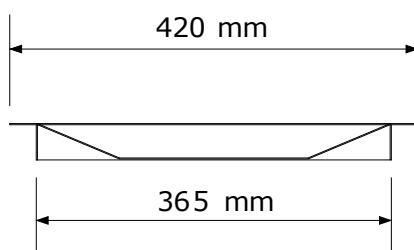

Cash and Document Tray

Shallow Tray

- The shallow transaction tray has a clear pass through 320mm wide & 24mm deep.
- Ideally for use with indoor counters
- The tray is suitable for passing money and documents up to A3
- Manufactured from brushed stainless steel
- Suggested counter aperture of 330mm wide by 380mm deep
- Other styles of cash trays and transaction windows are available