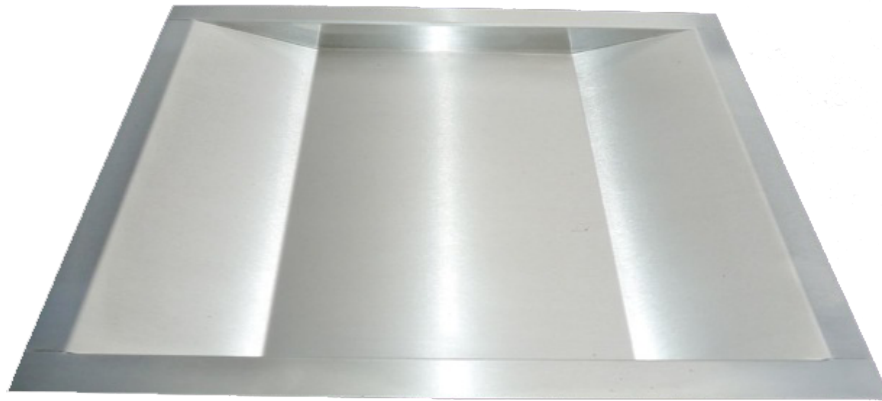

Cash and Document Tray

Shallow Tray

- The shallow transaction tray has a clear pass through 320mm wide & 24mm deep.
- Ideally for use with indoor counters
- The tray is suitable for passing money and documents up to A3
- Manufactured from brushed stainless steel
- Suggested counter aperture of 330mm wide by 380mm deep
- Other styles of cash trays and transaction windows are available