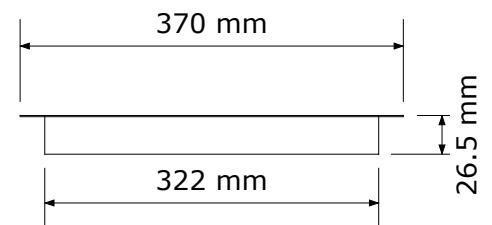

ELEVATION

Architectural Armour

For our full range of Bullet, Blast & Attack Resistant Windows Walls and Doors contact
+44(0)1981 257000   sales@architecturalarmour.com   www.architecturalarmour.com