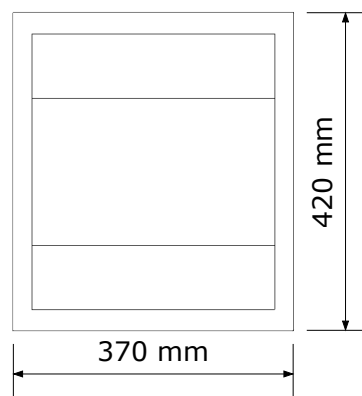

Cash and Document Tray

Shallow Tray

- The shallow transaction tray has a clear pass through 320mm wide & 24mm deep.
- Ideally for use with indoor counters
- The tray is suitable for passing money and documents up to A3
- Manufactured from brushed stainless steel
- Suggested counter aperture of 330mm wide by 380mm deep
- Other styles of cash trays and transaction windows are available

PLAN VIEW

Architectural Armour

For our full range of Bullet, Blast & Attack Resistant Windows Walls and Doors contact
+44(0)1981 257000   sales@architecturalarmour.com   www.architecturalarmour.com