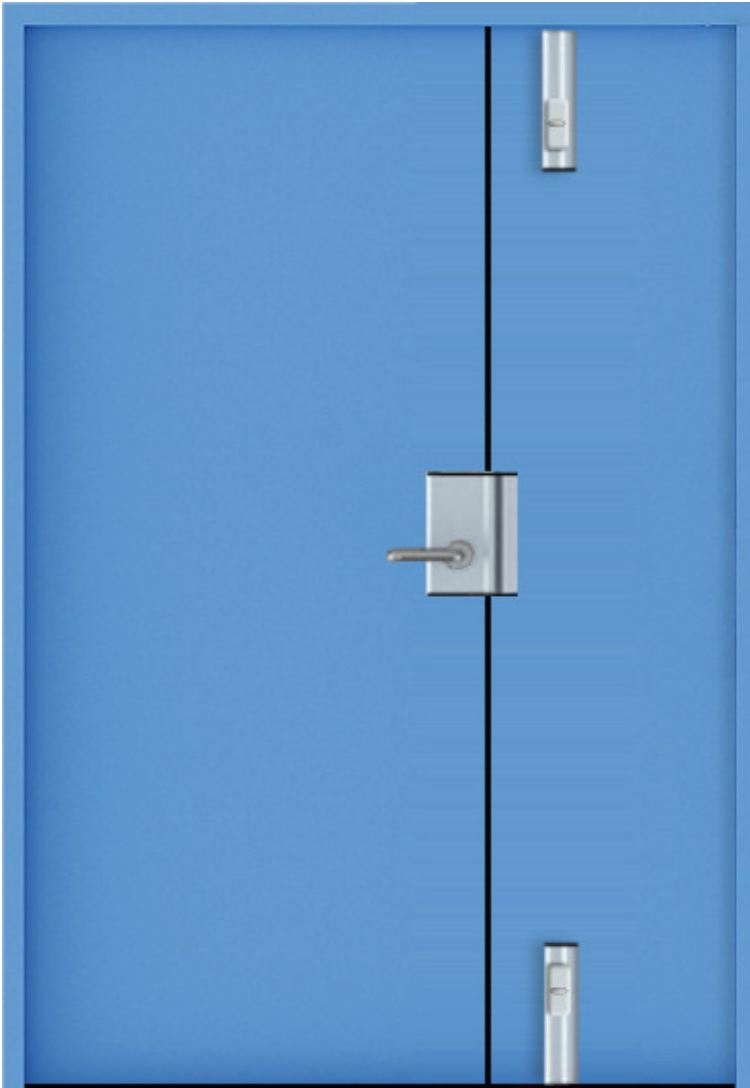

# Steel Bullet Resistant Doors

## EN1522/3 FB5

- Bespoke manufactured in UK
- US Standard UL752 L7
- Available in a wide range of sizes and configurations
- Single, leaf and a half and double doors
- Manual, access control and motorised locking options
- Choice of panic and standard door furniture
- Powder coated full range of RAL colours
- Vision panels, louvre vents