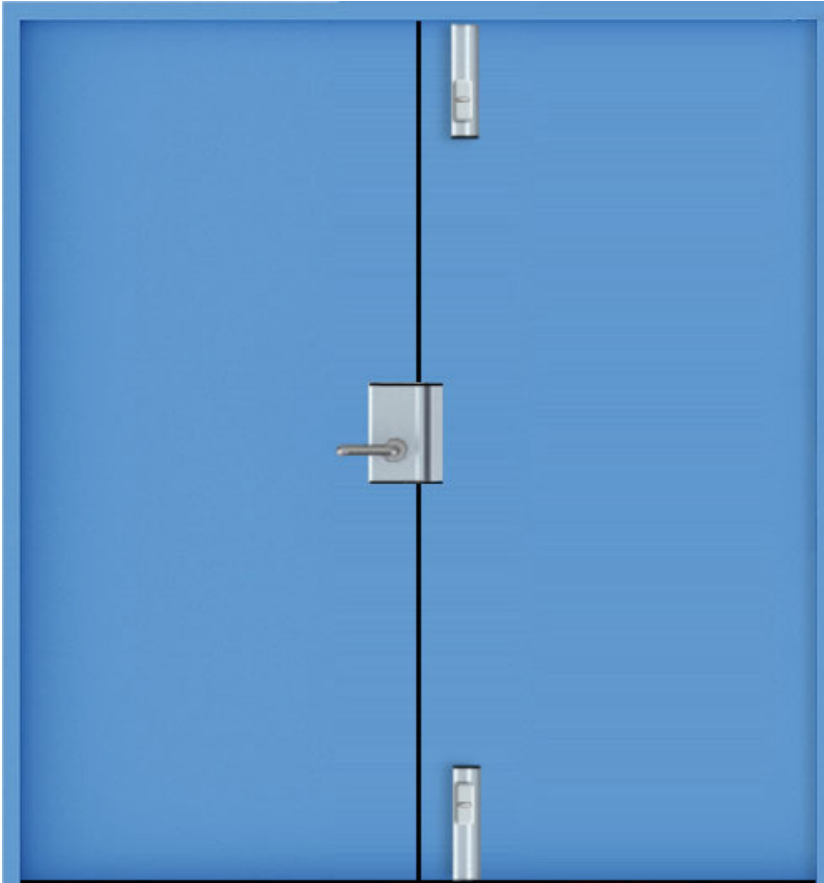

Steel Bullet Resistant Doors

EN1522/3 FB2

- Bespoke manufactured in UK
- US Standard UL752 L1
- Available in a wide range of sizes and configurations
- Single, leaf and a half and double doors
- Manual, access control and motorised locking options
- Choice of panic and standard door furniture
- Powder coated full range of RAL colours
- Vision panels, louvre vents