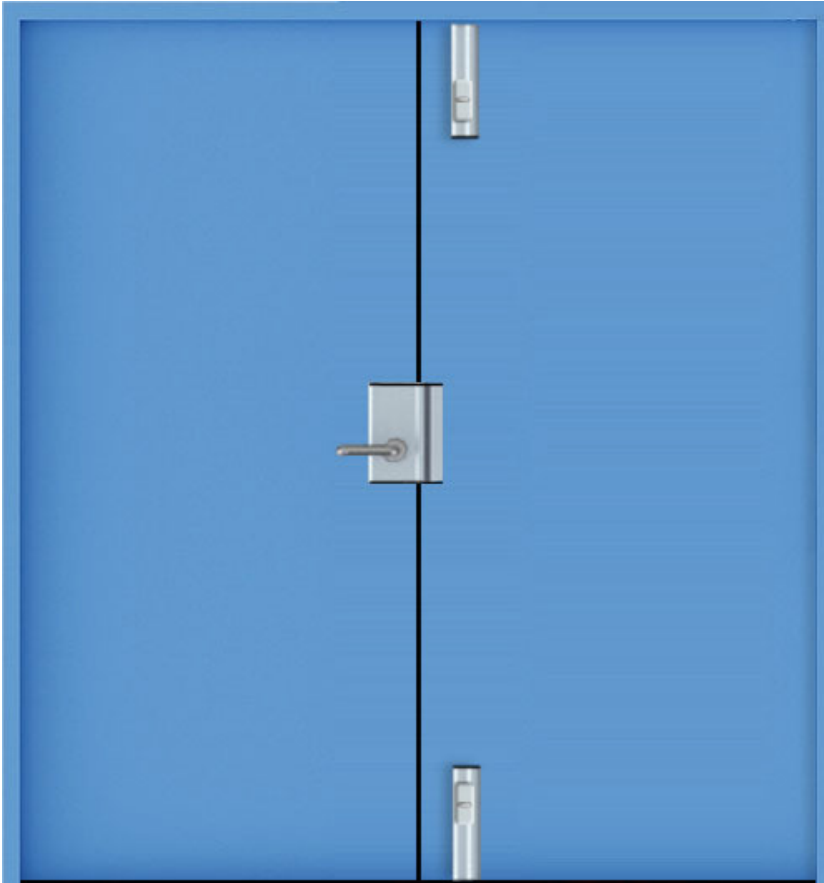

# Steel Bullet Resistant Doors

## EN1522/3 FB3

- Bespoke manufactured in UK
- US Standard NIJ 0108.01 Level II, UL752 L2
- Available in a wide range of sizes and configurations
- Single, leaf and a half and double doors
- Manual, access control and motorised locking options
- Choice of panic and standard door furniture
- Powder coated full range of RAL colours
- Vision panels, louvre vents