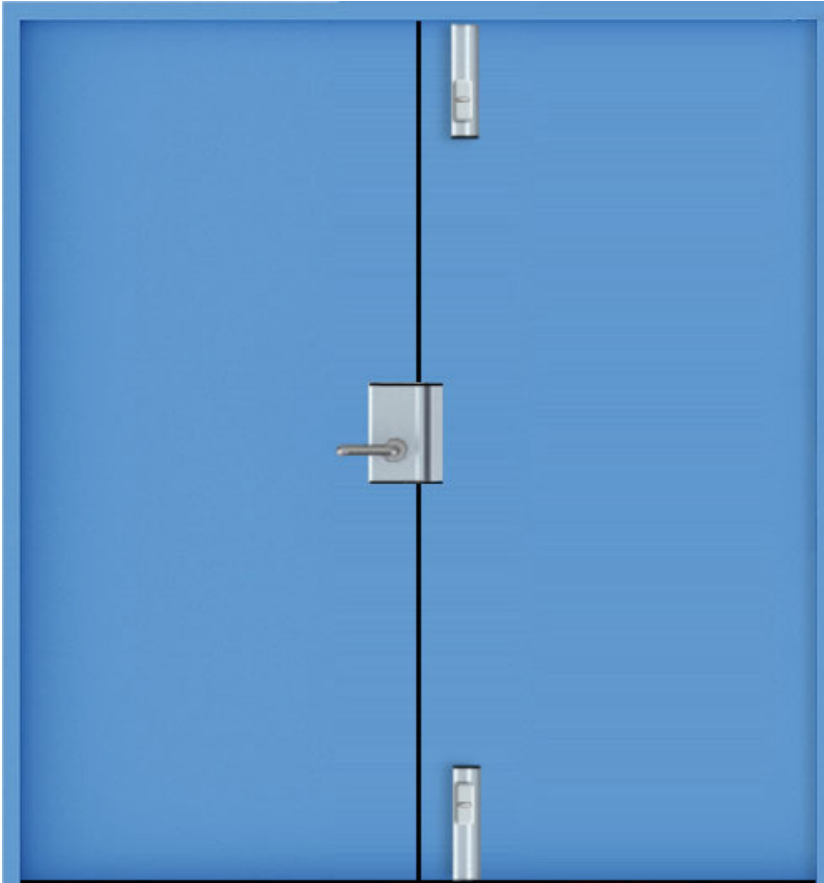

Steel Bullet Resistant Doors

EN1522/3 FB4

- Bespoke manufactured in UK
- US Standard NIJ 0108.01 Level IIIA, UL752 L3
- Available in a wide range of sizes and configurations
- Single, leaf and a half and double doors
- Manual, access control and motorised locking options
- Choice of panic and standard door furniture
- Powder coated full range of RAL colours
- Vision panels, louvre vents