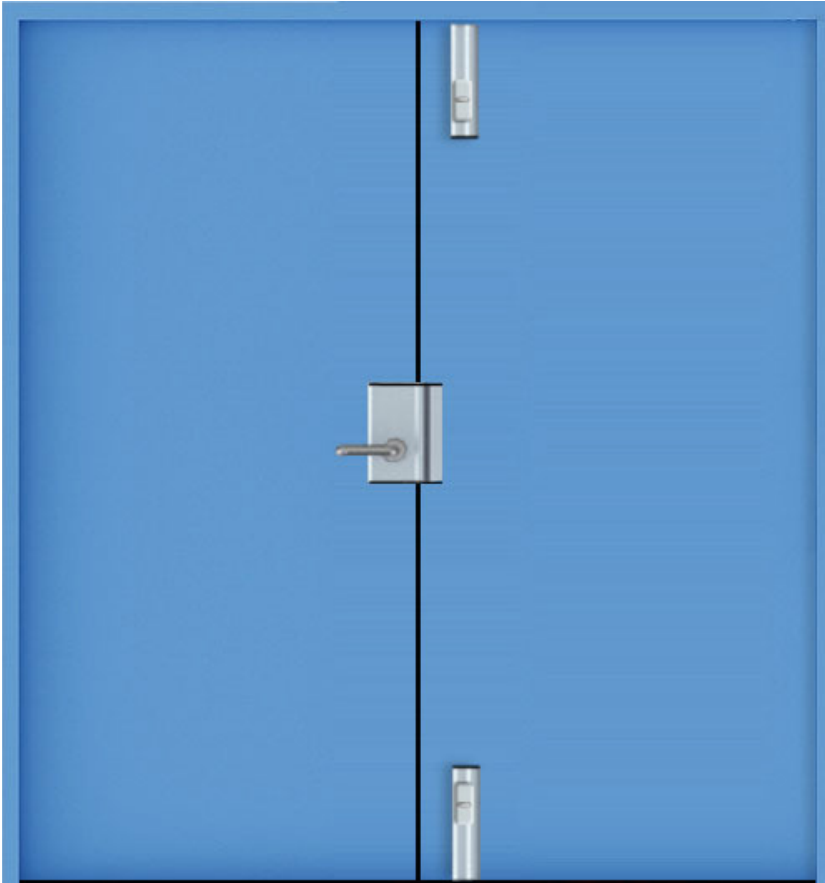

Steel Bullet Resistant Doors

EN1522/3 FB5

- Bespoke manufactured in UK
- US Standard UL752 L7
- Available in a wide range of sizes and configurations
- Single, leaf and a half and double doors
- Manual, access control and motorised locking options
- Choice of panic and standard door furniture
- Powder coated full range of RAL colours
- Vision panels, louvre vents