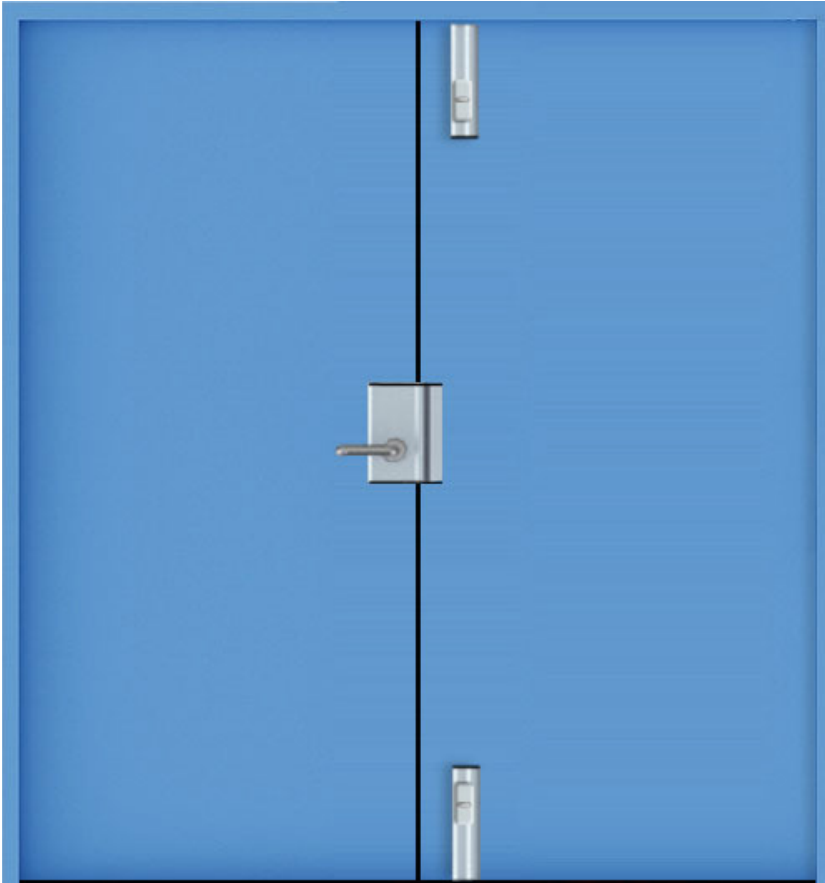

Steel Bullet Resistant Doors

EN1522/3 FB7

- Bespoke manufactured in UK
- US Standard NIJ 0108.01 Level IV, UL752 L9
- Available in a wide range of sizes and configurations
- Single, leaf and a half and double doors
- Manual, access control and motorised locking options
- Choice of panic and standard door furniture
- Powder coated full range of RAL colours
- Vision panels, louvre vents