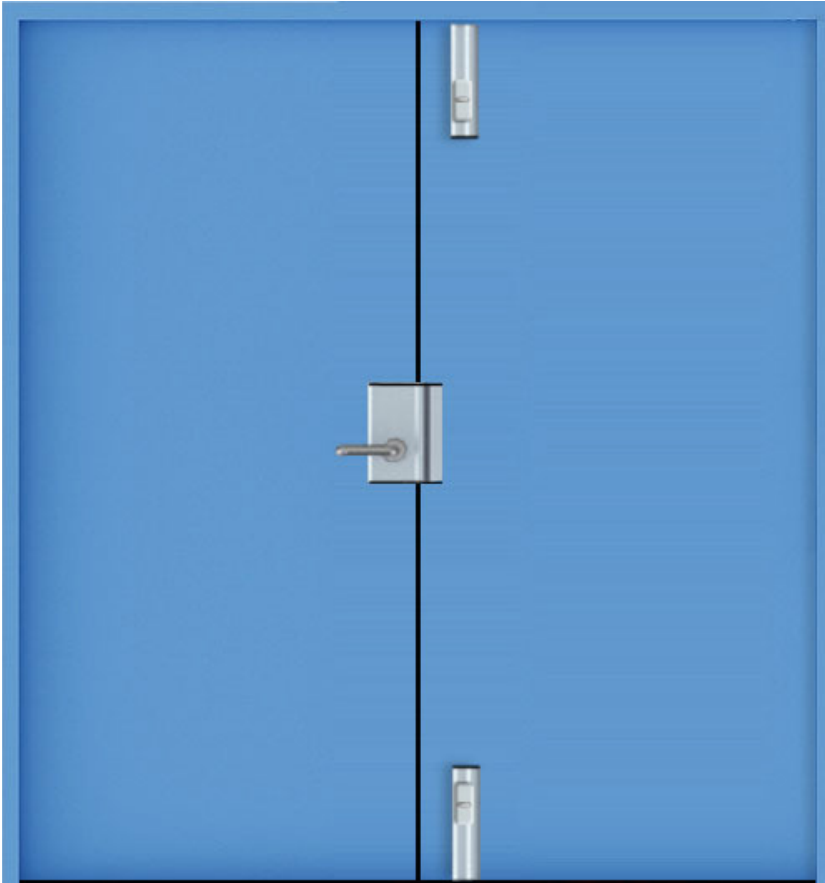

Steel Bullet Resistant Doors

EN1522/3 FSG

- Bespoke manufactured in UK
- US Standard UL752 Shotgun
- Available in a wide range of sizes and configurations
- Single, leaf and a half and double doors
- Manual, access control and motorised locking options
- Choice of panic and standard door furniture
- Powder coated full range of RAL colours
- Vision panels, louvre vents