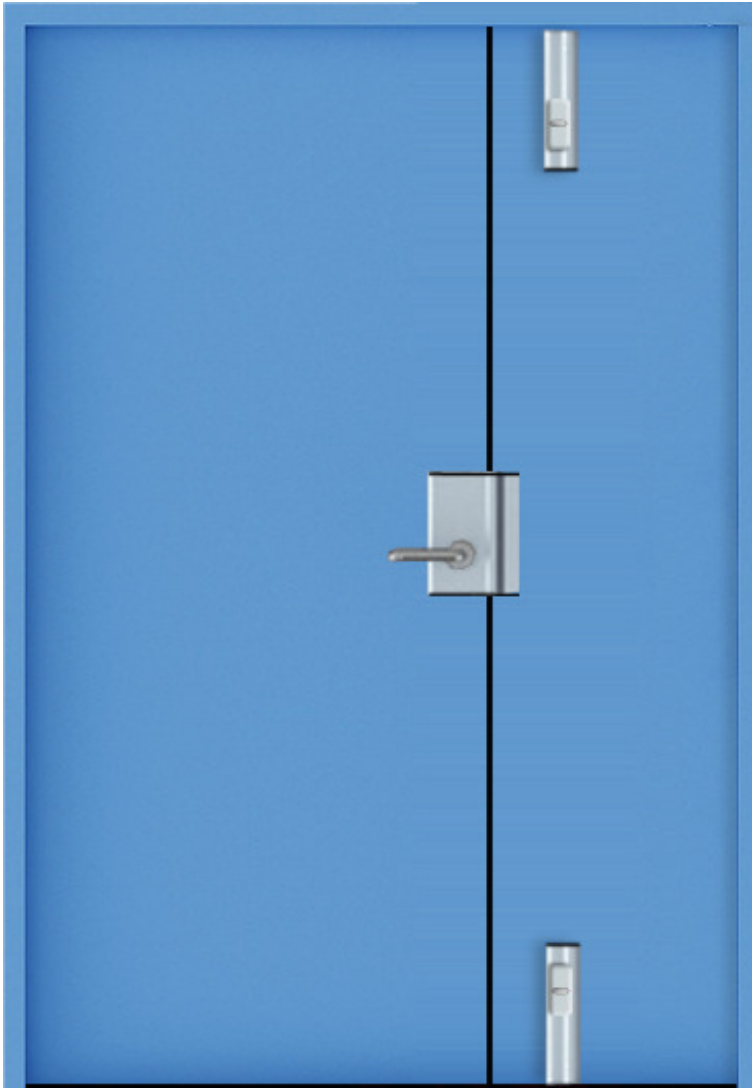

Steel Bullet Resistant Doors

EN1522/3 FSG

- Bespoke manufactured in UK
- US Standard UL752 Shotgun
- Available in a wide range of sizes and configurations
- Single, leaf and a half and double doors
- Manual, access control and motorised locking options
- Choice of panic and standard door furniture
- Powder coated full range of RAL colours
- Vision panels, louvre vents