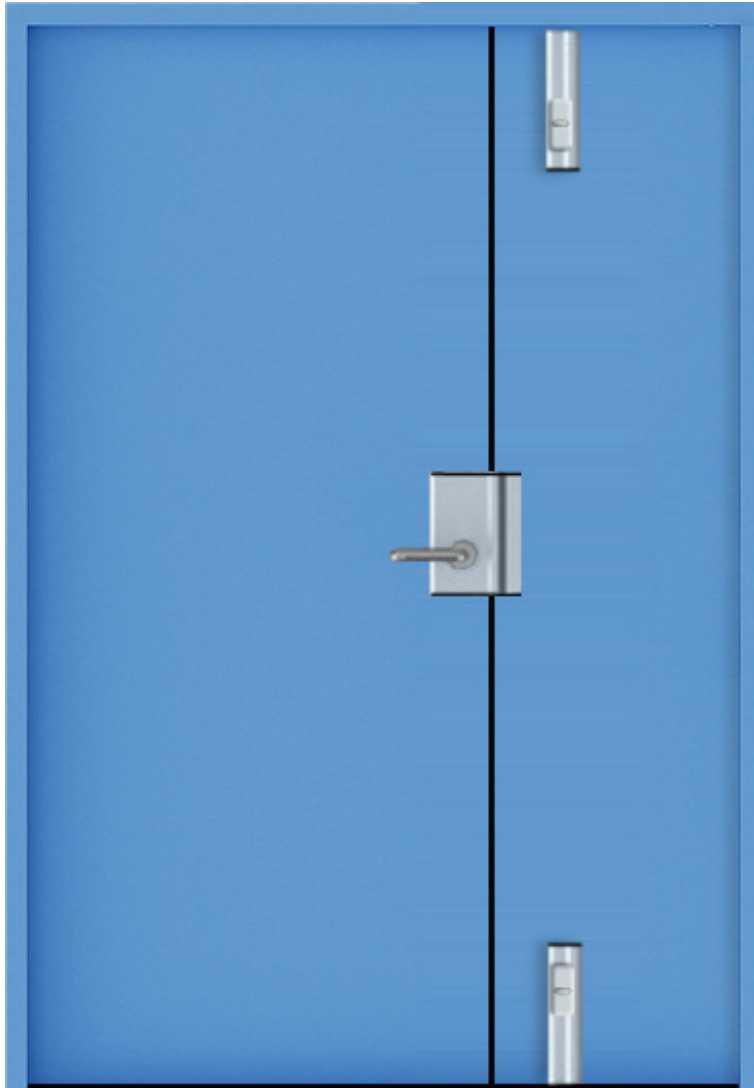

# Steel Bullet Resistant Doors

## EN1522/3 FB2

- Bespoke manufactured in UK
- US Standard UL752 L1
- Available in a wide range of sizes and configurations
- Single, leaf and a half and double doors
- Manual, access control and motorised locking options
- Choice of panic and standard door furniture
- Powder coated full range of RAL colours
- Vision panels, louvre vents