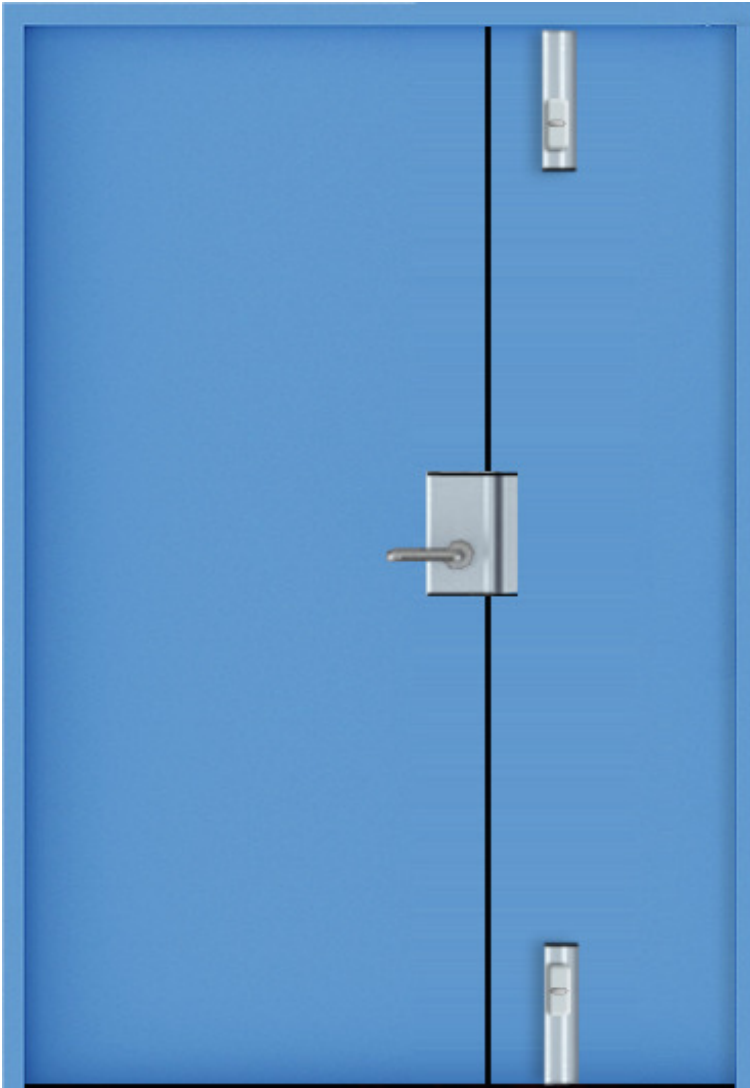

Steel Bullet Resistant Doors

EN1522/3 FB4

- Bespoke manufactured in UK
- US Standard NIJ 0108.01 Level IIIA, UL752 L3
- Available in a wide range of sizes and configurations
- Single, leaf and a half and double doors
- Manual, access control and motorised locking options
- Choice of panic and standard door furniture
- Powder coated full range of RAL colours
- Vision panels, louvre vents