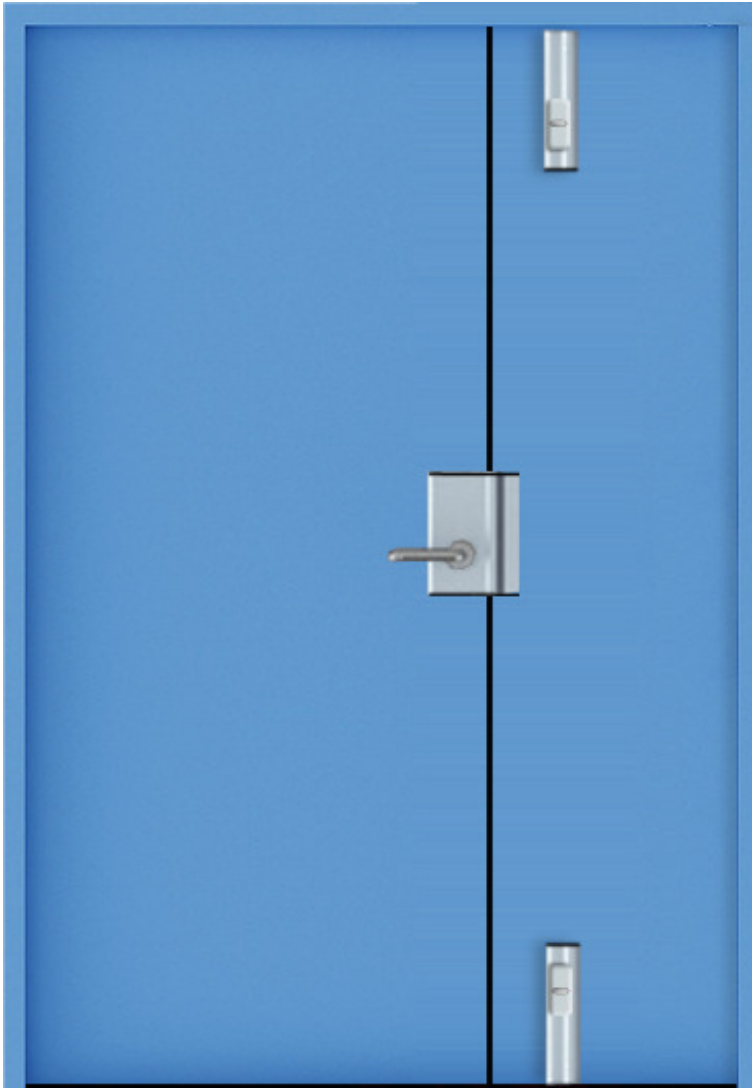

Steel Bullet Resistant Doors

EN1522/3 FB3

- Bespoke manufactured in UK
- US Standard NIJ 0108.01 Level II, UL752 L2
- Available in a wide range of sizes and configurations
- Single, leaf and a half and double doors
- Manual, access control and motorised locking options
- Choice of panic and standard door furniture
- Powder coated full range of RAL colours
- Vision panels, louvre vents