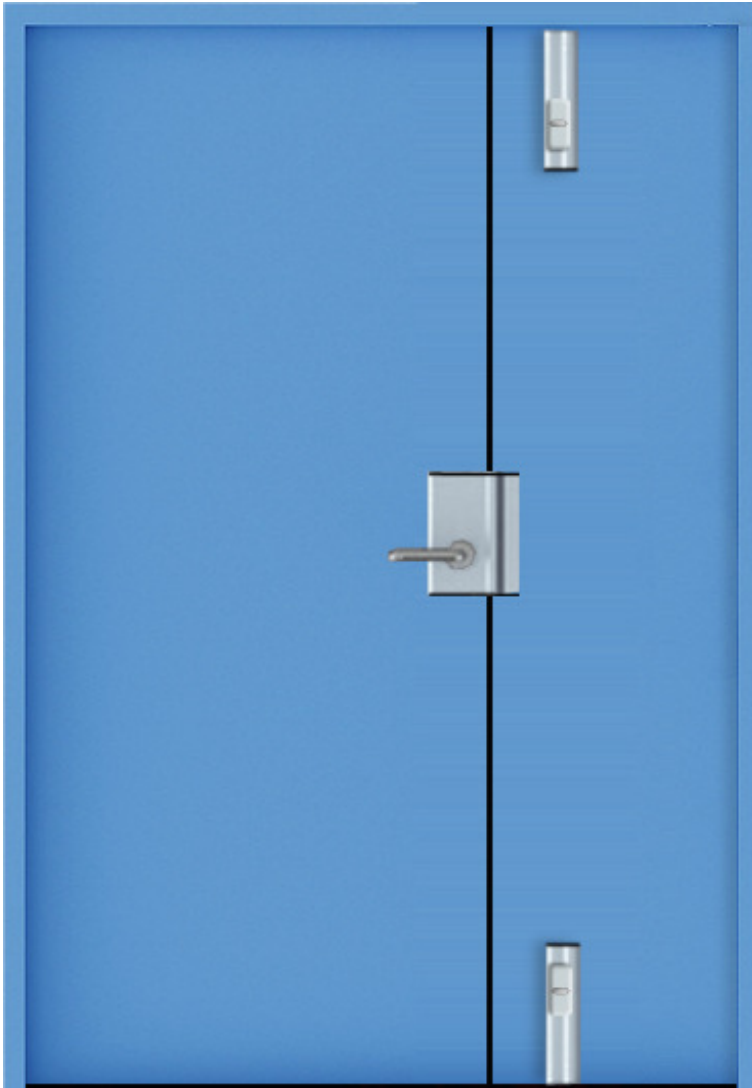

Steel Bullet Resistant Doors

EN1522/3 FB7

- Bespoke manufactured in UK
- US Standard NIJ 0108.01 Level IV, UL752 L9
- Available in a wide range of sizes and configurations
- Single, leaf and a half and double doors
- Manual, access control and motorised locking options
- Choice of panic and standard door furniture
- Powder coated full range of RAL colours
- Vision panels, louvre vents