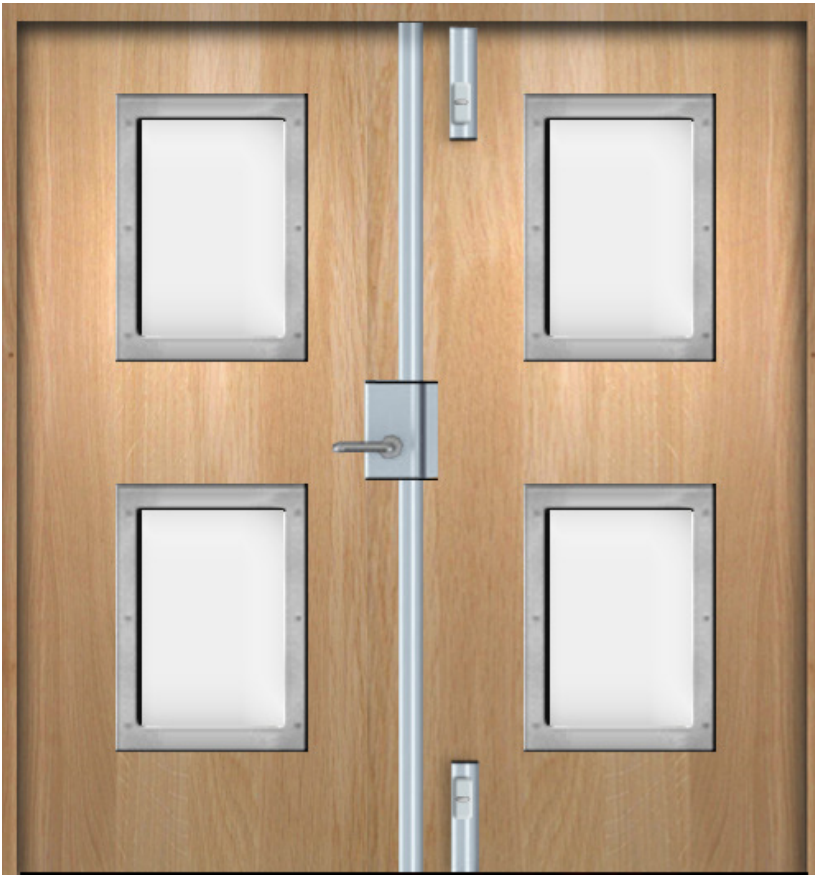

# Timber Finish Bullet Resistant Doors EN1522/3 FB4

- Bespoke manufactured in UK
- US Standard NIJ 0108.01 Level IIIA, UL752 L3
- Available in a wide range of sizes and configurations
- Single, leaf and a half and double doors
- Manual, access control and motorised locking options
- Choice of panic and standard door furniture
- Full range of veneers available
- Vision panels, louvre vents