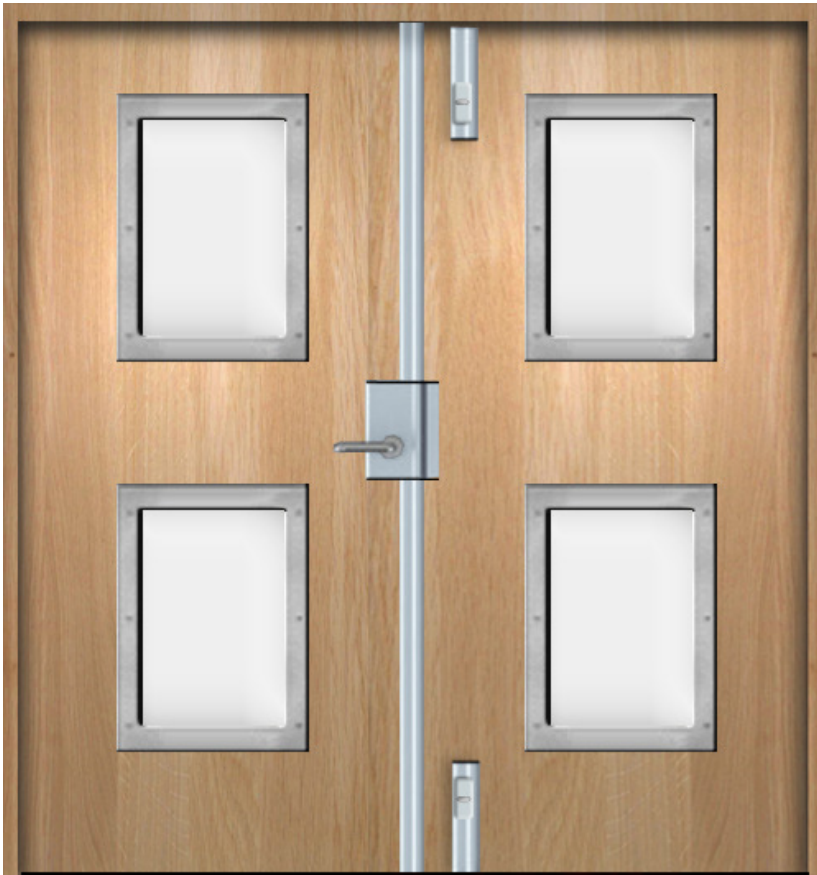

Timber Finish Bullet Resistant Doors EN1522/3 FB5

- Bespoke manufactured in UK
- US Standard UL752 L7
- Available in a wide range of sizes and configurations
- Single, leaf and a half and double doors
- Manual, access control and motorised locking options
- Choice of panic and standard door furniture
- Full range of veneers available
- Vision panels, louvre vents