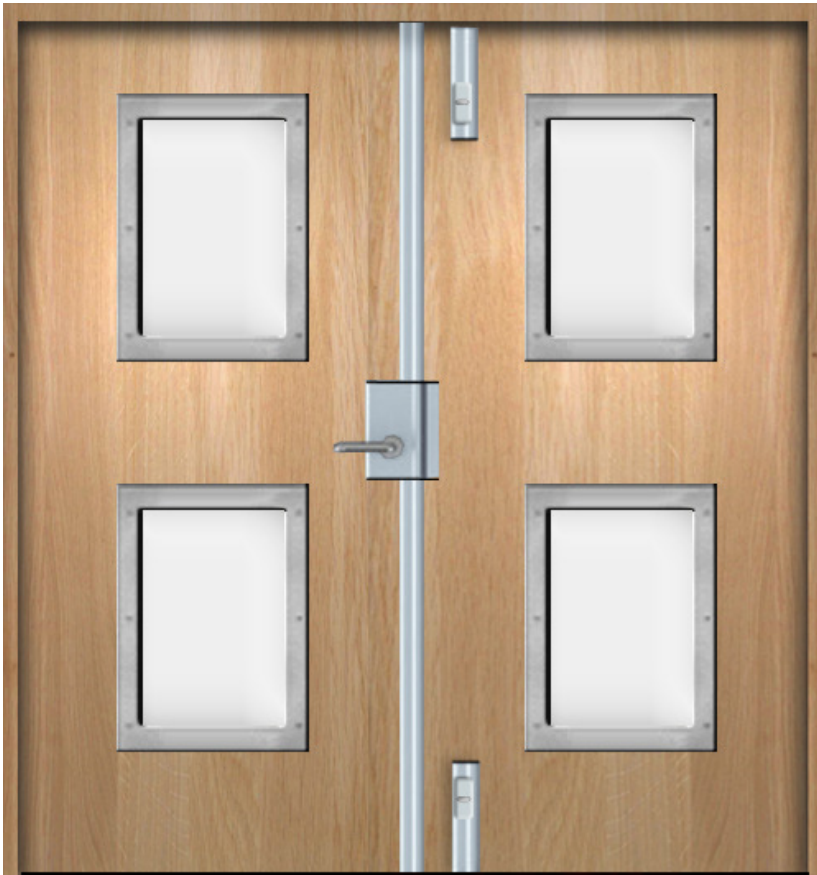

Timber Finish Bullet Resistant Doors EN1522/3 FB2

- Bespoke manufactured in UK
- US Standard UL752 L1
- Available in a wide range of sizes and configurations
- Single, leaf and a half and double doors
- Manual, access control and motorised locking options
- Choice of panic and standard door furniture
- Full range of veneers available
- Vision panels, louvre vents