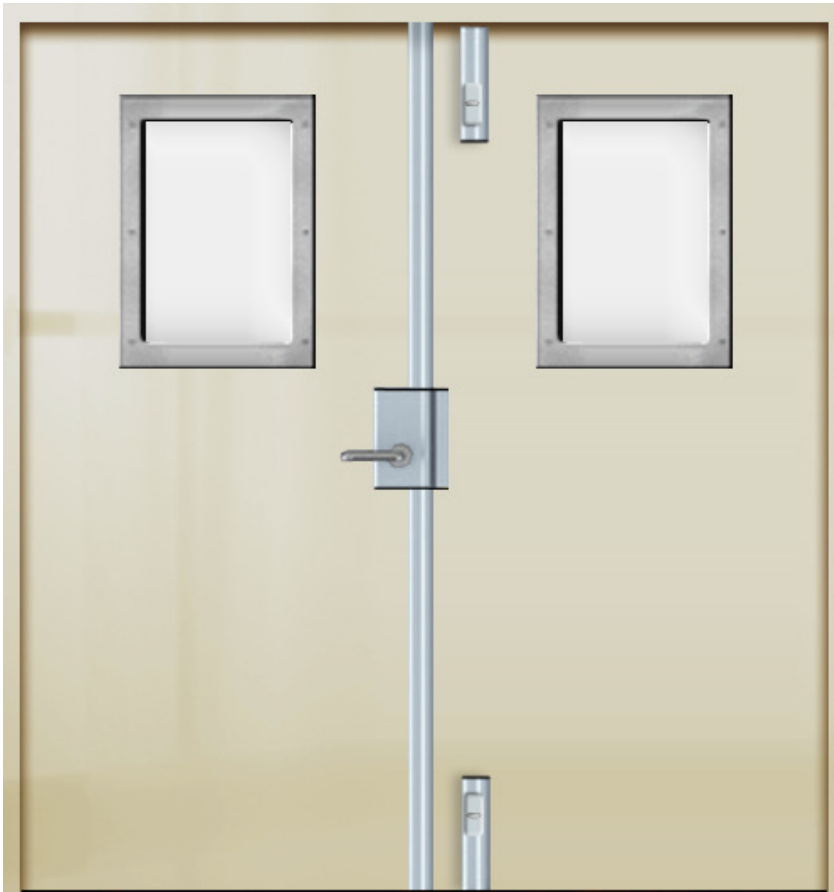

Timber Fire & Bullet Resistant Doors EN1522/3 FB2

- Bespoke manufactured in UK
- US Standard UL752 L1
- Available in a wide range of sizes and configurations
- Single, leaf and a half and double doors
- Manual, access control and motorised locking options
- Choice of panic and standard door furniture
- E30 & E60 minute fire resistance
- Vision panels, louvre vents