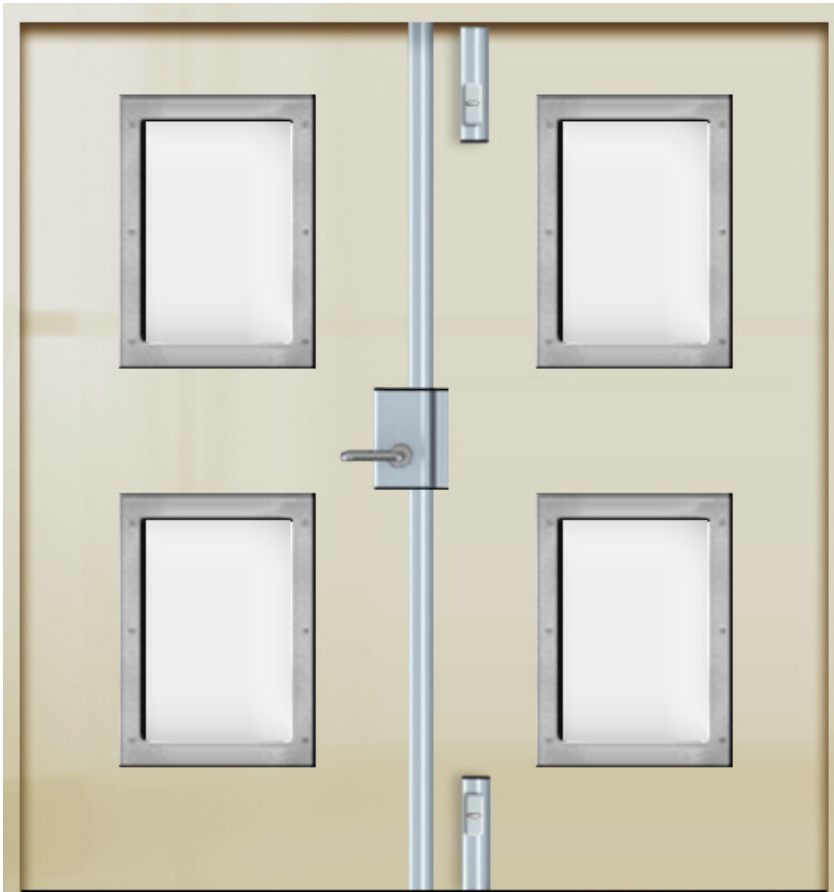

Timber Fire & Bullet Resistant Doors EN1522/3 FB2

- Bespoke manufactured in UK
- US Standard UL752 L1
- Available in a wide range of sizes and configurations
- Single, leaf and a half and double doors
- Manual, access control and motorised locking options
- Choice of panic and standard door furniture
- E30 & E60 minute fire resistance
- Vision panels, louvre vents