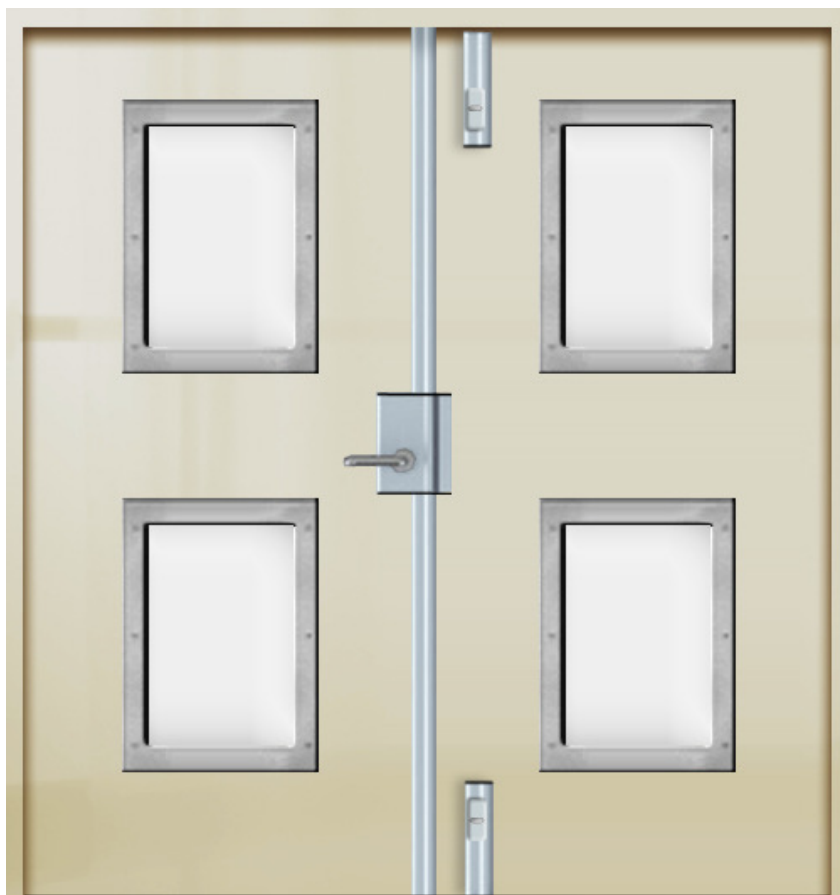

# Timber Fire & Bullet Resistant Doors

## EN1522/3 FB3

- Bespoke manufactured in UK
- US Standard NIJ 0108.01 Level II, UL752 L2
- Available in a wide range of sizes and configurations
- Single, leaf and a half and double doors
- Manual, access control and motorised locking options
- Choice of panic and standard door furniture
- E30 & E60 minute fire resistance
- Vision panels, louvre vents