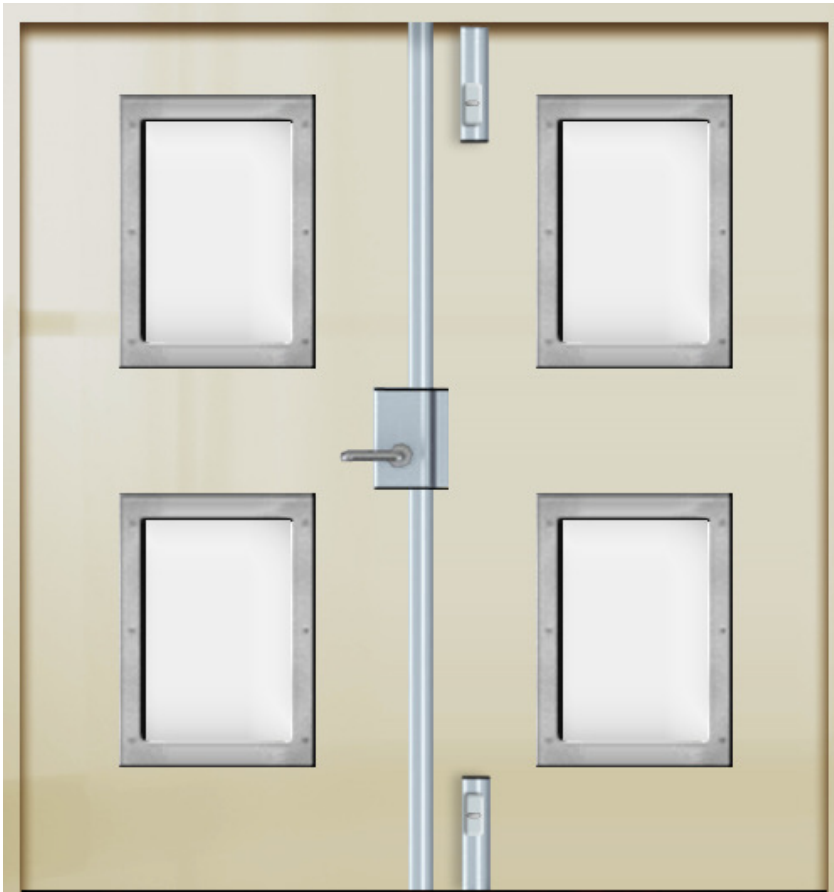

Timber Fire & Bullet Resistant Doors

EN1522/3 FB4

- Bespoke manufactured in UK
- US Standard NIJ 0108.01 Level IIIA, UL752 L3
- Available in a wide range of sizes and configurations
- Single, leaf and a half and double doors
- Manual, access control and motorised locking options
- Choice of panic and standard door furniture
- E30 & E60 minute fire resistance
- Vision panels, louvre vents