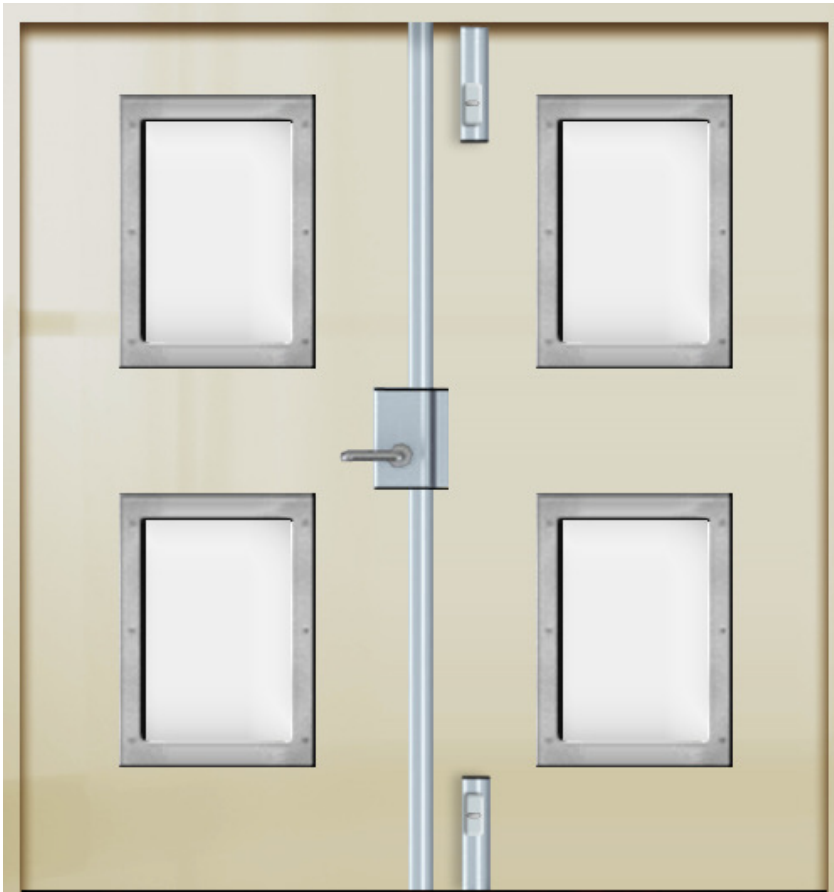

Timber Fire & Bullet Resistant Doors EN1522/3 FB5

- Bespoke manufactured in UK
- US Standard UL752 L7
- Available in a wide range of sizes and configurations
- Single, leaf and a half and double doors
- Manual, access control and motorised locking options
- Choice of panic and standard door furniture
- E30 & E60 minute fire resistance
- Vision panels, louvre vents