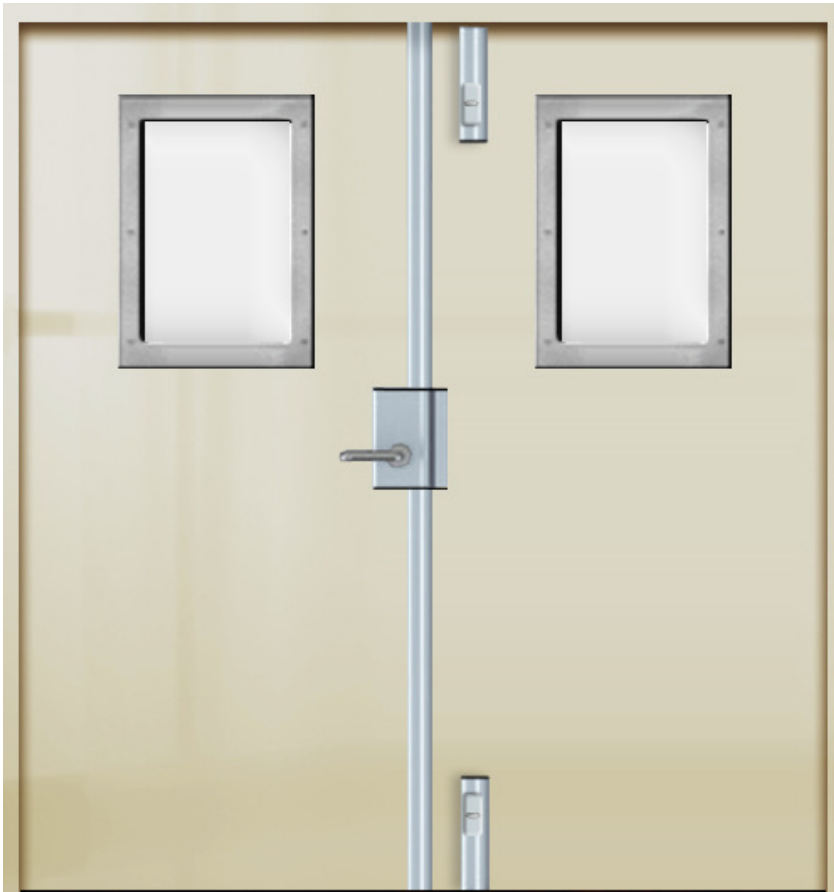

Timber Fire & Bullet Resistant Doors EN1522/3 FB6

- Bespoke manufactured in UK
- US Standard NIJ 0108.01 Level III, UL752 L8
- Available in a wide range of sizes and configurations
- Single, leaf and a half and double doors
- Manual, access control and motorised locking options
- Choice of panic and standard door furniture
- E30 & E60 minute fire resistance
- Vision panels, louvre vents