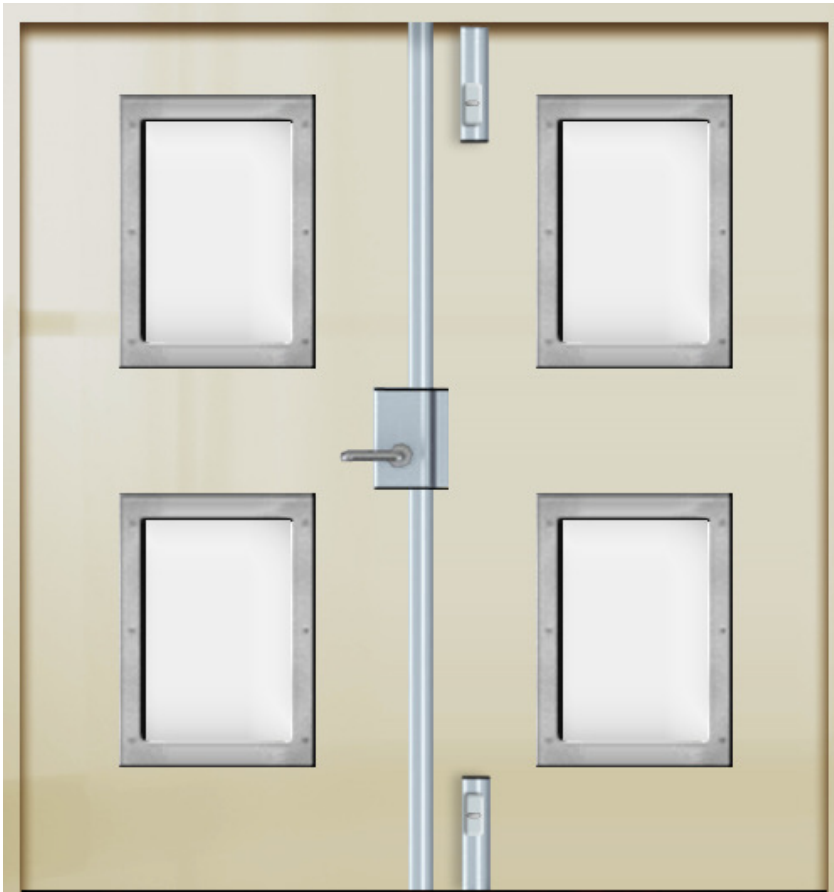

Timber Fire & Bullet Resistant Doors EN1522/3 FB6

- Bespoke manufactured in UK
- US Standard NIJ 0108.01 Level III, UL752 L8
- Available in a wide range of sizes and configurations
- Single, leaf and a half and double doors
- Manual, access control and motorised locking options
- Choice of panic and standard door furniture
- E30 & E60 minute fire resistance
- Vision panels, louvre vents