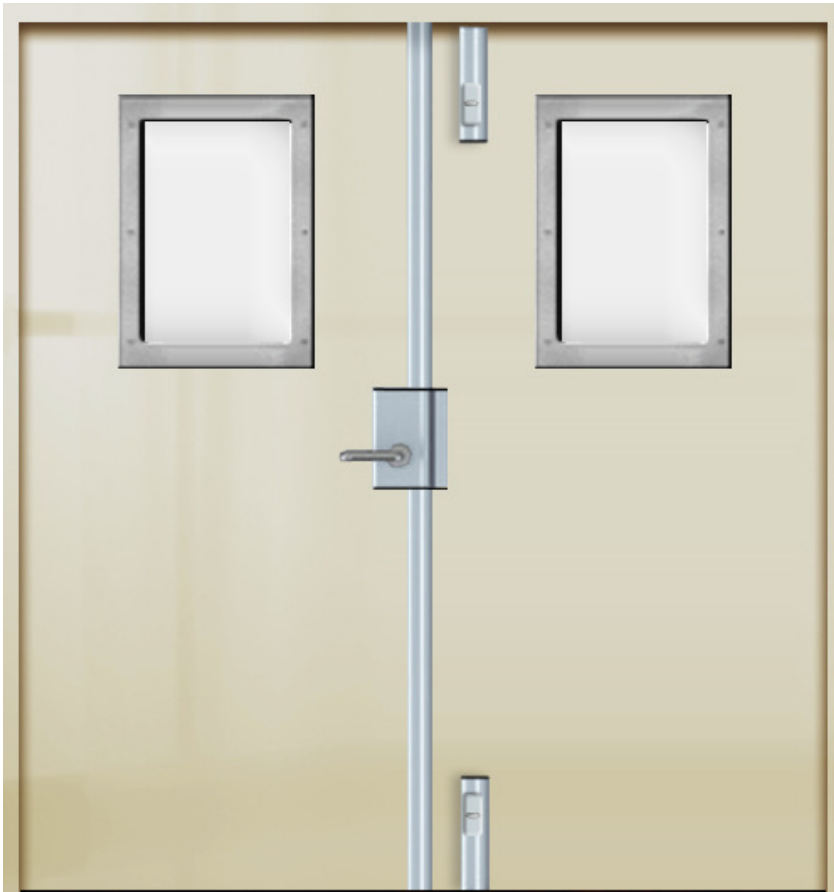

# Timber Fire & Bullet Resistant Doors EN1522/3 FB7

- Bespoke manufactured in UK
- US Standard NIJ 0108.01 Level IV, UL752 L9
- Available in a wide range of sizes and configurations
- Single, leaf and a half and double doors
- Manual, access control and motorised locking options
- Choice of panic and standard door furniture
- E30 & E60 minute fire resistance
- Vision panels, louvre vents