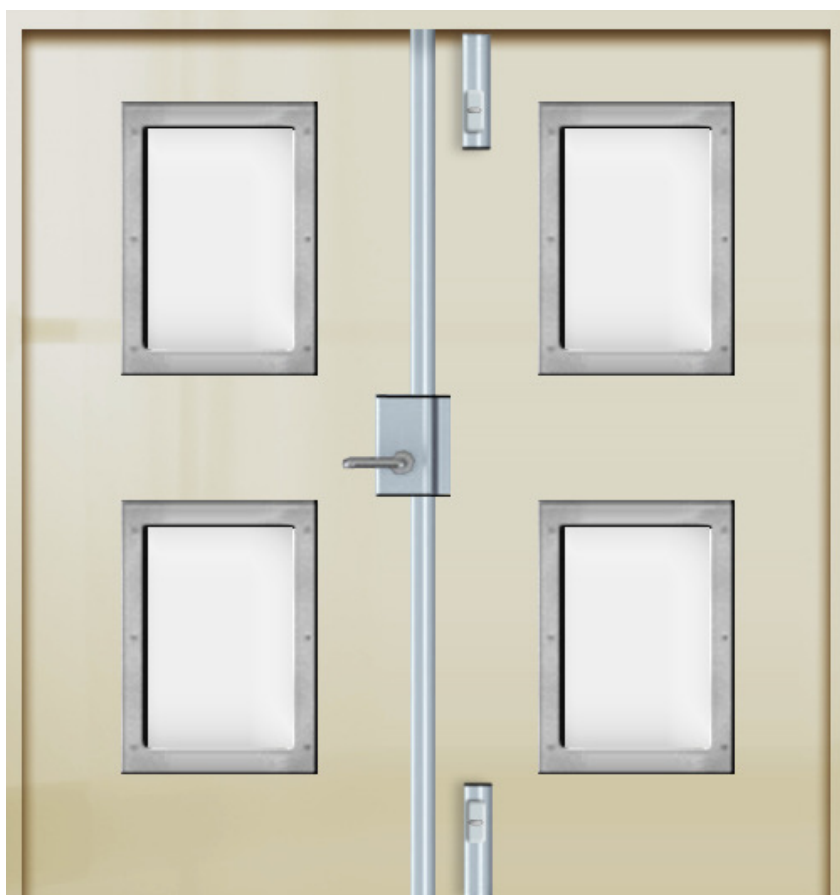

Timber Fire & Bullet Resistant Doors

EN1522/3 FB7

- Bespoke manufactured in UK
- US Standard NIJ 0108.01 Level IV, UL752 L9
- Available in a wide range of sizes and configurations
- Single, leaf and a half and double doors
- Manual, access control and motorised locking options
- Choice of panic and standard door furniture
- E30 & E60 minute fire resistance
- Vision panels, louvre vents