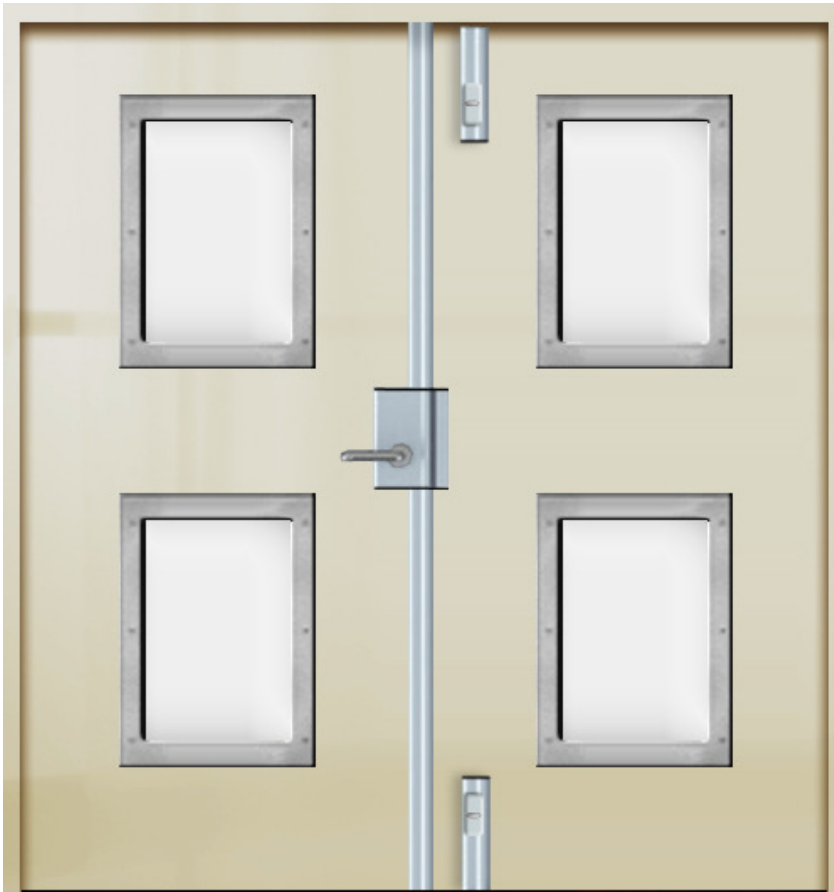

Timber Fire & Bullet Resistant Doors EN1522/3 FSG

- Bespoke manufactured in UK
- US Standard UL752 Shotgun
- Available in a wide range of sizes and configurations
- Single, leaf and a half and double doors
- Manual, access control and motorised locking options
- Choice of panic and standard door furniture
- E30 & E60 minute fire resistance
- Vision panels, louvre vents