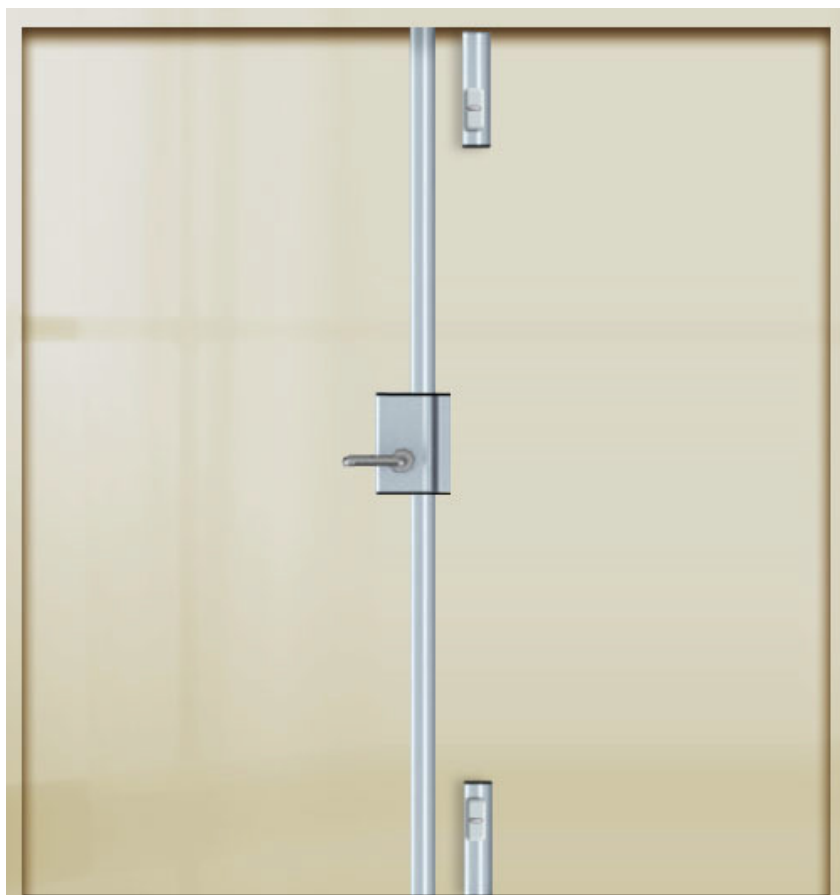

Timber Fire & Bullet Resistant Doors EN1522/3 FB6

- Bespoke manufactured in UK
- US Standard NIJ 0108.01 Level III, UL752 L8
- Available in a wide range of sizes and configurations
- Single, leaf and a half and double doors
- Manual, access control and motorised locking options
- Choice of panic and standard door furniture
- E30 & E60 minute fire resistance
- Vision panels, louvre vents