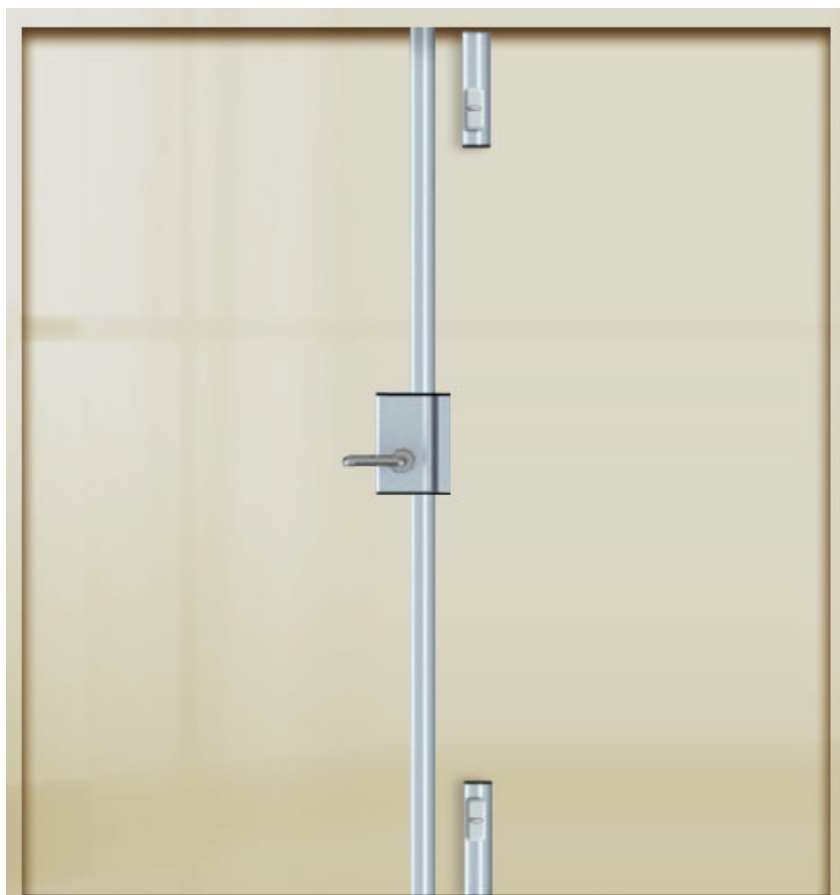

Timber Fire & Bullet Resistant Doors EN1522/3 FB7

- Bespoke manufactured in UK
- US Standard NIJ 0108.01 Level IV, UL752 L9
- Available in a wide range of sizes and configurations
- Single, leaf and a half and double doors
- Manual, access control and motorised locking options
- Choice of panic and standard door furniture
- E30 & E60 minute fire resistance
- Vision panels, louvre vents