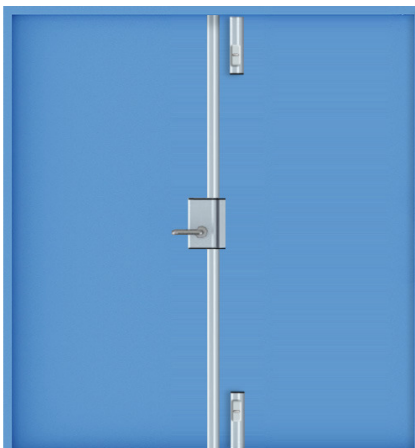

Full range of vision panel options available

Single or
3 point locking
options

Manual locking,
access control
& motorised
variants

Panic bars for
emergency
escape to allow
egress at all
times - for single
& double doors

Single, double & leaf-and-a-half doors available with
glazed or solid fixed over & side panels

Architectural Armour

For our full range of Bullet, Blast & Attack Resistant Windows Walls and Doors contact
+44(0)1981 257000 **sales@architecturalarmour.com** **www.architecturalarmour.com**