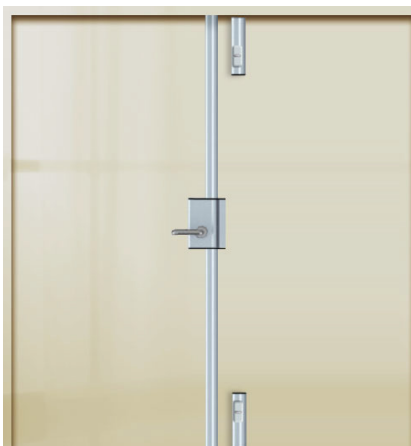

Full range of vision panel options available

Single or  
3 point locking  
options

Manual locking,  
access control  
& motorised  
variants

Panic bars for  
emergency  
escape to allow  
egress at all  
times - for single  
& double doors

Single, double & leaf-and-a-half doors available with  
glazed or solid fixed over & side panels