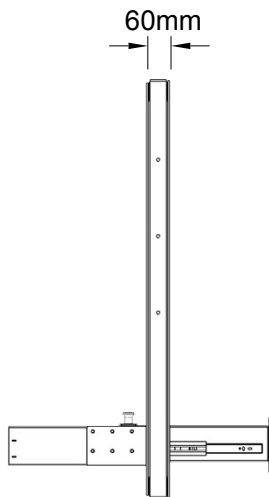

SIDE ELEVATION