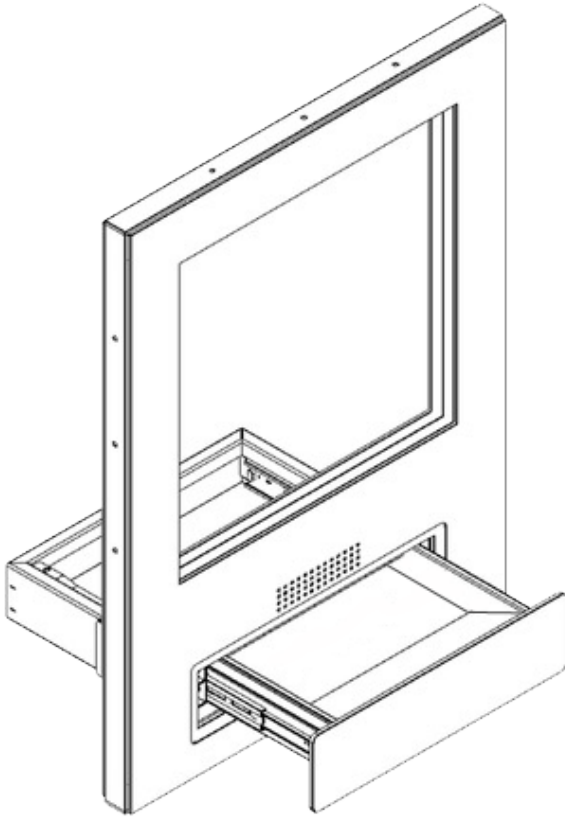

FB6 Guard House Transaction Window

FB6/ BR6 Window

Safety & Features

- Ballistic Transaction Window with Opening Drawer
- Natural speech transfer, optional electronic
- EN1063 BR6 Bullet resistant security glass
- Can Resist AK47 7.62 x 39 rounds
- Staff controlled lockable opening drawer
- Suitable for internal and covered external applications
- Other styles of Interior and Exterior, Physical Attack and Bullet resistant windows are available
- Bespoke sizes and specifications available

FB6 Guard House Transaction Window

FB6/ BR6 Window

Materials

- Manufactured from Ballistic Steel
- Stainless Steel pass through tray within drawer
- EN 1063 BR6 Bullet Resistant Glass
- Polyester Powder Coated Standard RAL colour