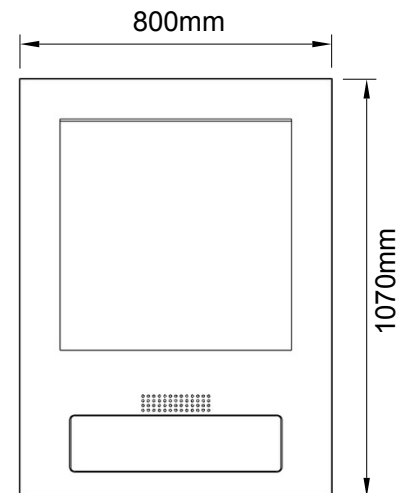

FRONT ELEVATION

Architectural Armour

For our full range of Bullet, Blast & Attack Resistant Windows Walls and Doors contact
+44(0)1981 257000 sales@architecturalarmour.com www.architecturalarmour.com