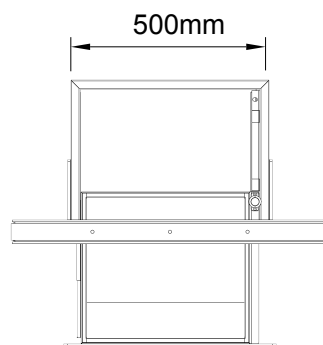

FB6 Guard House Transaction Window

FB6/ BR6 Window

Materials

- Manufactured from Ballistic Steel
- Stainless Steel pass through tray within drawer
- EN 1063 BR6 Bullet Resistant Glass
- Polyester Powder Coated Standard RAL colour

PLAN VIEW

Architectural Armour

For our full range of Bullet, Blast & Attack Resistant Windows Walls and Doors contact
+44(0)1981 257000 sales@architecturalarmour.com www.architecturalarmour.com