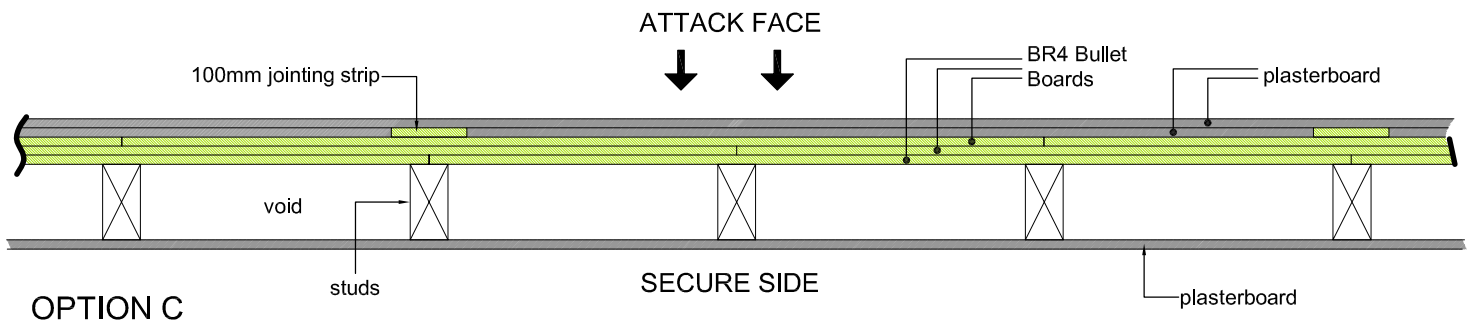

3x BR4 BOARDS TO ACHIEVE BR6

Architectural Armour

For our full range of Bullet, Blast & Attack Resistant Windows Walls and Doors contact
+44(0)1981 257000 sales@architecturalarmour.com www.architecturalarmour.com