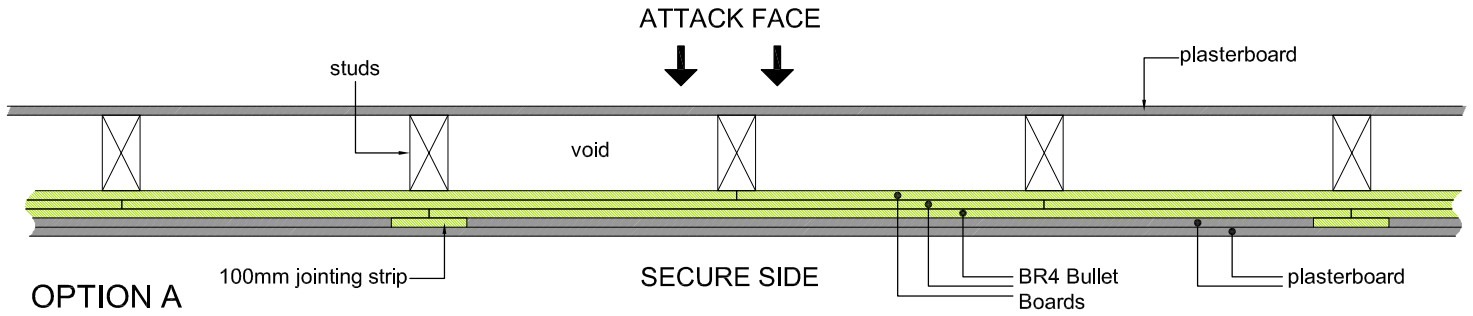

3x BR4 BOARDS TO ACHIEVE BR6

Architectural Armour

For our full range of Bullet, Blast & Attack Resistant Windows Walls and Doors contact
+44(0)1981 257000 sales@architecturalarmour.com www.architecturalarmour.com