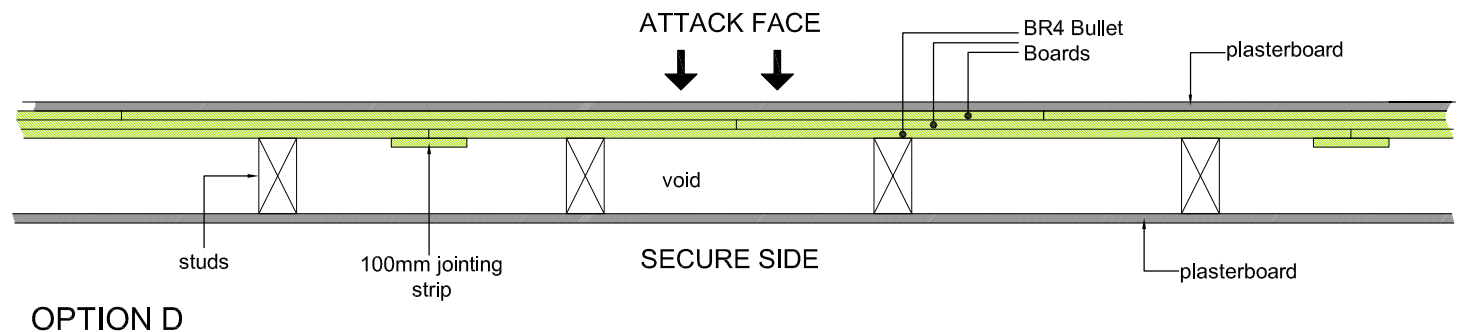

3x BR4 BOARDS TO ACHIEVE BR6

Architectural Armour

For our full range of Bullet, Blast & Attack Resistant Windows Walls and Doors contact
+44(0)1981 257000 sales@architecturalarmour.com www.architecturalarmour.com