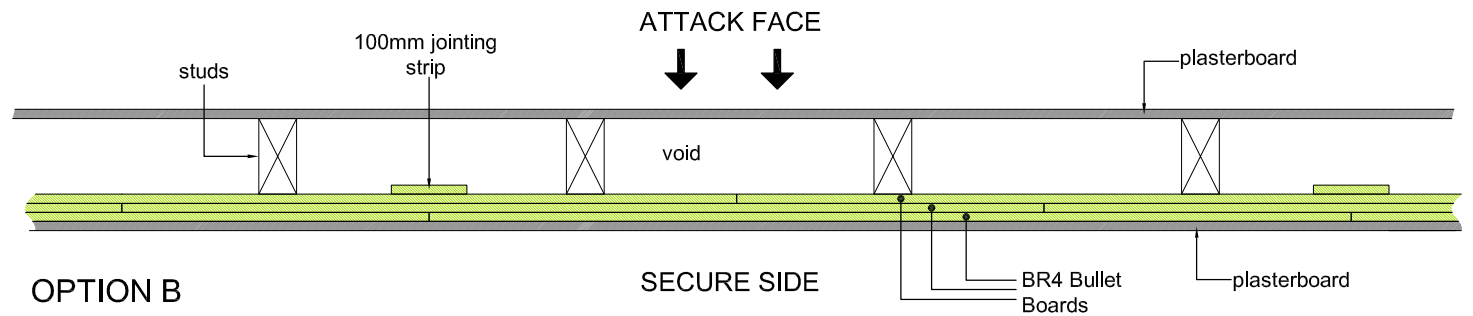

3x BR4 BOARDS TO ACHIEVE BR6

Architectural Armour

For our full range of Bullet, Blast & Attack Resistant Windows Walls and Doors contact
+44(0)1981 257000 sales@architecturalarmour.com www.architecturalarmour.com