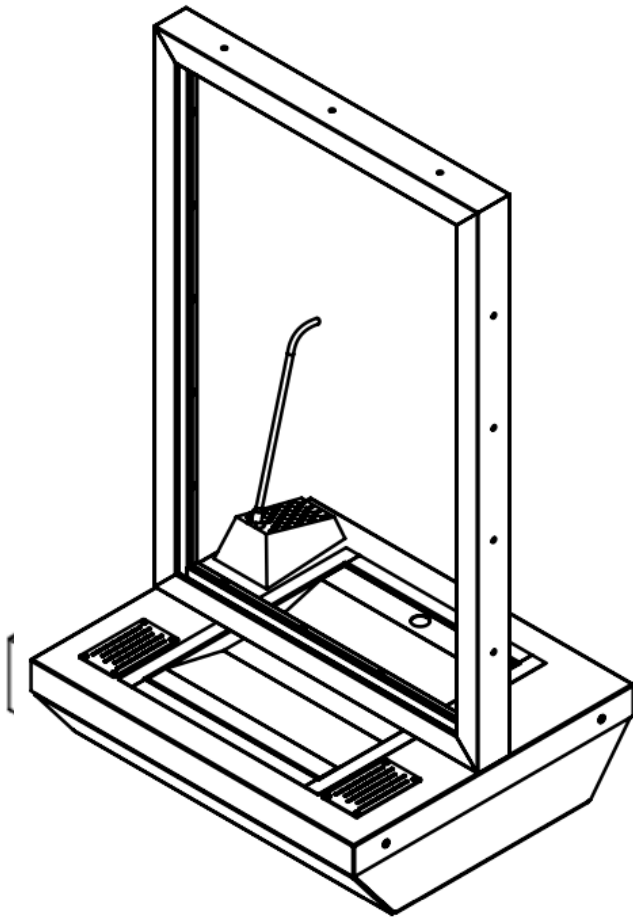

Safety & Features

- Secure Transaction Window c/w Combination Tray
- Mild Steel Frame. Polyester powder coated standard RAL
- Electronic Speech Transfer c/w hearing loop. Black or Stainless Steel available
- Amplifier supplied loose and does not affix to unit. Positioning required close to a power socket outlet.
- EN356 P6B Physical Attack Glazing
- Combination Tray suitable for handling documents up to A3. Loose cash on the upper section and larger items in the deep tray below
- Other styles of Interior and Exterior, Physical Attack and Bullet Resistant Transaction Windows are available
- Bespoke sizes and specifications made on request

Tray Clearance

Shallow 320mm x 380mm x 24mm

Deep 300mm x 255mm x 100mm

Architectural Armour

For our full range of Bullet, Blast & Attack Resistant Windows Walls and Doors contact
+44(0)1981 257000 sales@architecturalarmour.com www.architecturalarmour.com

Transaction Window

Model SW3

Application

Model SW3 provides a safe environment for staff to effectively transact with customers

Typical applications are reception, cashiers, pharmacy windows, ticket offices,