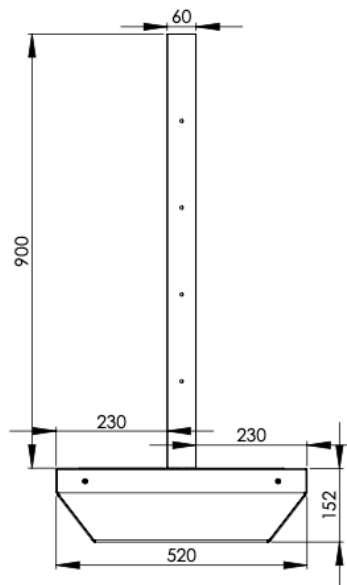

Tray Clearance

Shallow 320mm x 380mm x 24mm

Deep 300mm x 255mm x 100mm

Architectural Armour

For our full range of Bullet, Blast & Attack Resistant Windows Walls and Doors contact
+44(0)1981 257000 sales@architecturalarmour.com www.architecturalarmour.com

Suggested Wall Aperture

895mm x 1260mm

ELEVATION

SIDE ELEVATION

SIDE VIEW

Architectural Armour

For our full range of Bullet, Blast & Attack Resistant Windows Walls and Doors contact
+44(0)1981 257000 sales@architecturalarmour.com www.architecturalarmour.com