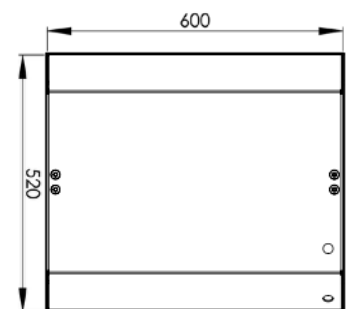

Suggested Wall Aperture

895mm x 1260mm

ELEVATION

SIDE ELEVATION

SIDE VIEW

Architectural Armour

For our full range of Bullet, Blast & Attack Resistant Windows Walls and Doors contact
+44(0)1981 257000 sales@architecturalarmour.com www.architecturalarmour.com