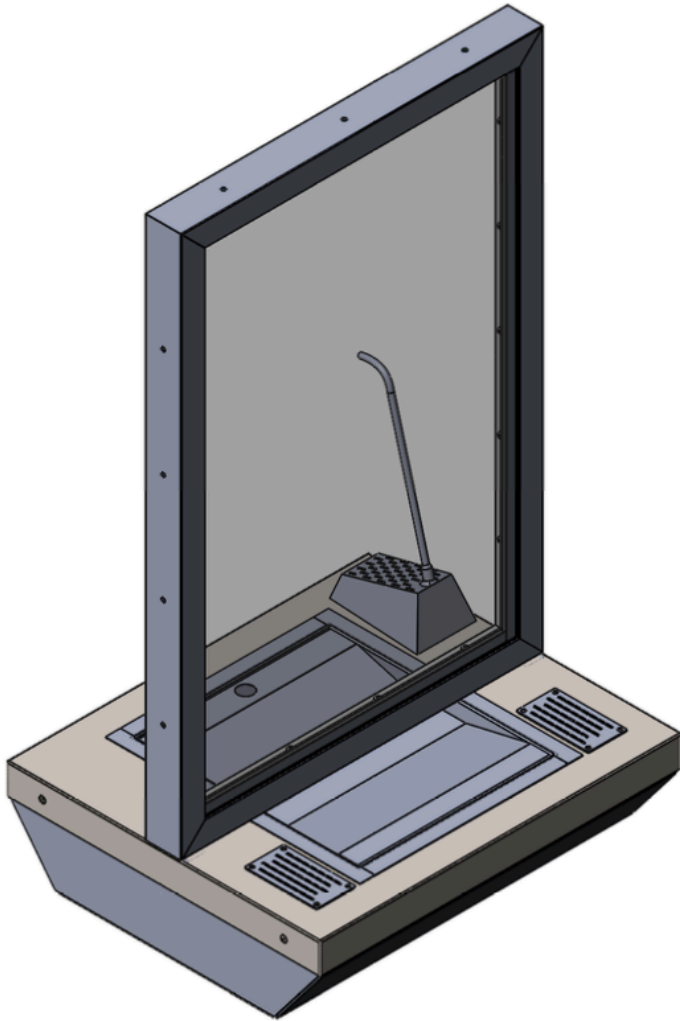

Safety & Features

- Secure Transaction Window c/w Combination Tray
- Mild Steel Frame. Polyester powder coated standard RAL
- Electronic Speech Transfer c/w hearing loop. Black or Stainless Steel available
- Amplifier supplied loose and does not affix to unit. Positioning required close to a power socket outlet.
- EN356 P6B Physical Attack Glazing
- Combination Tray suitable for handling documents up to A3. Loose cash on the upper section and larger items in the deep tray below
- Other styles of Interior and Exterior, Physical Attack and Bullet Resistant Transaction Windows are available
- Bespoke sizes and specifications made on request

Tray Clearance

Shallow 320mm x 380mm x 24mm

Deep 300mm x 255mm x 100mm

Architectural Armour

For our full range of Bullet, Blast & Attack Resistant Windows Walls and Doors contact
+44(0)1981 257000 sales@architecturalarmour.com www.architecturalarmour.com

Transaction Window

Model SW3

Application

Model SW3 provides a safe environment for staff to effectively transact with customers

Typical applications are reception, cashiers, pharmacy windows, ticket offices,