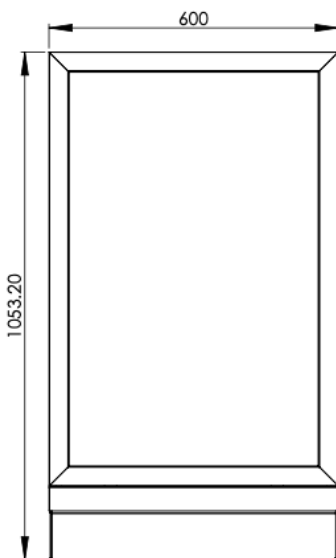

Safety & Features

- Secure Transaction Window c/w Combination Tray
- Mild Steel Frame. Polyester powder coated standard RAL
- Electronic Speech Transfer c/w hearing loop. Black or Stainless Steel available
- Amplifier supplied loose and does not affix to unit. Positioning required close to a power socket outlet.
- EN356 P6B Physical Attack Glazing
- Combination Tray suitable for handling documents up to A3. Loose cash on the upper section and larger items in the deep tray below
- Other styles of Interior and Exterior, Physical Attack and Bullet Resistant Transaction Windows are available
- Bespoke sizes and specifications made on request

Tray Clearance

Shallow 320mm x 380mm x 24mm

Deep 300mm x 255mm x 100mm

Architectural Armour

For our full range of Bullet, Blast & Attack Resistant Windows Walls and Doors contact
+44(0)1981 257000 sales@architecturalarmour.com www.architecturalarmour.com

Suggested Wall Aperture

895mm x 1260mm

ELEVATION

SIDE ELEVATION

SIDE VIEW

Architectural Armour

For our full range of Bullet, Blast & Attack Resistant Windows Walls and Doors contact
+44(0)1981 257000 sales@architecturalarmour.com www.architecturalarmour.com